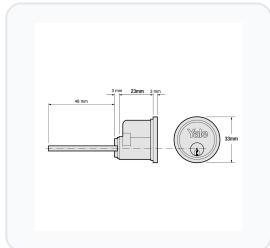

YALE 1109 Rim Cylinder

Rim Cylinders · Yale · 13 variants

PRICING

From £14.86 ex VAT

£17.83 inc VAT

13 variants available

VAT 20.00%

Range: £14.86 - £145.31 ex VAT

Product Imagery

Specification Summary

Brand Yale

Product type Rim Cylinders

Product Description

The Yale 1109 Rim Cylinder is a highly dependable and popular replacement cylinder designed for traditional nightlatches, including the Yale 77, 82, 84, and 85. Trusted by locksmiths and installers alike, this cylinder provides smooth key operation and reliable security for inward-opening timber doors. It is the ideal choice for upgrading or replacing an existing rim cylinder without needing to replace the entire lock case.

Technical Specifications

- **Brand:** Yale
- **Cylinder Type:** Rim Cylinder
- **Cylinder Profile:** Other
- **Cylinder System:** Yale 5 Pin
- **Mechanism:** 5 Pin
- **Keys Supplied:** 2 (with in-house key cutting available)
- **Fire Tested:** Grade 0
- **Finishes Available:** Chrome Plated, Polished Brass, Polished Chrome, and Satin Chrome (please choose below)
- **Keying Options:** Keyed To Differ, Keyed Alike, and Master Keyed (please choose below)
- **Packaging:** Boxed or Visi (please choose below)
- **Weight:** 120g to 150g (please choose below)