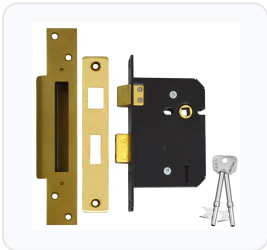

**Product Imagery**

**Specification Summary**

Brand Willenhall Locks

Product type 5 Lever

**Product Description**

The Willenhall Locks M5 5 Lever Sashlock is a reliable and durable mortice lock designed for timber doors. It features a deadbolt that is locked or unlocked by key from either side, alongside a latchbolt operated by a lever handle from either side. This lock is fully reversible, making it suitable for both left and right-handed doors.

To suit a variety of installations, this sashlock is available in multiple configurations. Customers can choose between a 44mm or 57mm backset (with corresponding case depths of 64mm or 75mm), and finishes in Polished Brass or Satin Chrome. It is also available as Keyed to Differ or Master Keyed. Please select your required backset, finish, and keying options from the choices below.

The lock case is pierced to accept bolt-through door furniture, allowing for a secure and clean handle installation, and is supplied with 2 keys as standard.

Image	Part Number	Ex VAT	Inc VAT	Attributes / Specs
	L5247	£45.69	£54.83	<p> <b>Backset:</b> 44mm  <b>Barcode:</b> 5055120615332  <b>Brand:</b> Willenhall Locks  <b>Case Depth:</b> 64mm  <b>Case Finish:</b> Blue  <b>Case Height:</b> 108mm  <b>Centres:</b> 56mm  <b>Cylinder System:</b> Willenhall Locks M5 5 Lever  <b>Differs:</b> 100  <b>Finish:</b> Satin Chrome  <b>Follower:</b> 8mm  <b>Forend Finish:</b> Satin Chrome  <b>Forend Length:</b> 152mm  <b>Forend Width:</b> 25mm  <b>Handed:</b> Reversible  <b>Key Cutting:</b> In-House  <b>Keyed:</b> Keyed To Differ  <b>Keying - KA:</b> In-House  <b>Keying - MK:</b> Stocked  <b>Keys Supplied:</b> 2  <b>Manufacturer Reference:</b> M5  <b>Mechanism:</b> 5 Lever  <b>Pack Quantity:</b> 1  <b>Packaging:</b> Boxed  <b>Weight:</b> 700g         </p>