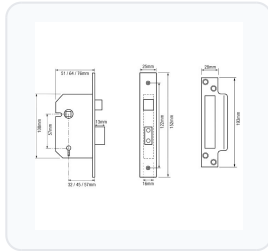

Product Imagery

Specification Summary

Brand Willenhall Locks

Product type 5 Lever

Product Description

The Willenhall Locks M5 5 Lever Sashlock is a reliable and durable mortice lock designed for timber doors. It features a deadbolt that is locked or unlocked by key from either side, alongside a latchbolt operated by a lever handle from either side. This lock is fully reversible, making it suitable for both left and right-handed doors.