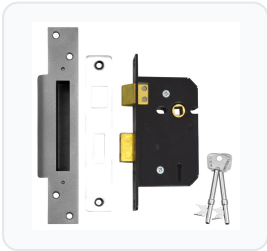

**Product Imagery**

**Specification Summary**

Brand Willenhall Locks

Product type 5 Lever

**Product Description**

The Willenhall Locks M5 5 Lever Sashlock is a reliable and durable mortice lock designed for timber doors. It features a deadbolt that is locked or unlocked by key from either side, alongside a latchbolt operated by a lever handle from either side. This lock is fully reversible, making it suitable for both left and right-handed doors.

The lock case is pierced to accept bolt-through door furniture, allowing for a secure and clean handle installation, and is supplied with 2 keys as standard.

## Technical Specifications

- **Mechanism:** 5 Lever
- **Backset:** 44mm or 57mm (please select below)
- **Case Depth:** 64mm or 75mm (please select below)
- **Case Height:** 108mm
- **Centres:** 56mm
- **Case Finish:** Blue
- **Forend Dimensions:** 152mm (Length) x 25mm (Width)
- **Follower:** 8mm
- **Keying Options:** Keyed to Differ or Master Keyed (please select below)
- **Keys Supplied:** 2
- **Handing:** Reversible

Image	Part Number	Ex VAT	Inc VAT	Attributes / Specs
	L5247	£45.69	£54.83	<p> <b>Backset:</b> 44mm  <b>Barcode:</b> 5055120615332  <b>Brand:</b> Willenhall Locks  <b>Case Depth:</b> 64mm  <b>Case Finish:</b> Blue  <b>Case Height:</b> 108mm  <b>Centres:</b> 56mm  <b>Cylinder System:</b> Willenhall Locks M5 5 Lever  <b>Differs:</b> 100  <b>Finish:</b> Satin Chrome  <b>Follower:</b> 8mm  <b>Forend Finish:</b> Satin Chrome  <b>Forend Length:</b> 152mm  <b>Forend Width:</b> 25mm  <b>Handed:</b> Reversible  <b>Key Cutting:</b> In-House  <b>Keyed:</b> Keyed To Differ  <b>Keying - KA:</b> In-House  <b>Keying - MK:</b> Stocked  <b>Keys Supplied:</b> 2  <b>Manufacturer Reference:</b> M5  <b>Mechanism:</b> 5 Lever  <b>Pack Quantity:</b> 1  <b>Packaging:</b> Boxed  <b>Weight:</b> 700g         </p>