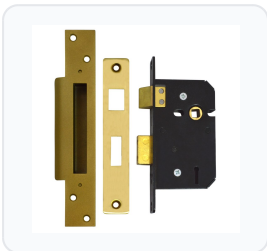

**Product Imagery**

**Specification Summary**

Brand Willenhall Locks

Product type 5 Lever

**Product Description**

The Willenhall Locks M5 5 Lever Sashlock is a reliable and durable mortice lock designed for timber doors. It features a deadbolt that is locked or unlocked by key from either side, alongside a latchbolt operated by a lever handle from either side. This lock is fully reversible, making it suitable for both left and right-handed doors.

To suit a variety of installations, this sashlock is available in multiple configurations. Customers can choose between a 44mm or 57mm backset (with corresponding case depths of 64mm or 75mm), and finishes in Polished Brass or Satin Chrome. It is also available as Keyed to Differ or Master Keyed. Please select your required backset, finish, and keying options from the choices below.

The lock case is pierced to accept bolt-through door furniture, allowing for a secure and clean handle installation, and is supplied with 2 keys as standard.

Image	Part Number	Ex VAT	Inc VAT	Attributes / Specs
	L5247	£45.69	£54.83	<p> <b>Backset:</b> 44mm  <b>Barcode:</b> 5055120615332  <b>Brand:</b> Willenhall Locks  <b>Case Depth:</b> 64mm  <b>Case Finish:</b> Blue  <b>Case Height:</b> 108mm  <b>Centres:</b> 56mm  <b>Cylinder System:</b> Willenhall Locks M5 5 Lever  <b>Differs:</b> 100  <b>Finish:</b> Satin Chrome  <b>Follower:</b> 8mm  <b>Forend Finish:</b> Satin Chrome  <b>Forend Length:</b> 152mm  <b>Forend Width:</b> 25mm  <b>Handed:</b> Reversible  <b>Key Cutting:</b> In-House  <b>Keyed:</b> Keyed To Differ  <b>Keying - KA:</b> In-House  <b>Keying - MK:</b> Stocked  <b>Keys Supplied:</b> 2  <b>Manufacturer Reference:</b> M5  <b>Mechanism:</b> 5 Lever  <b>Pack Quantity:</b> 1  <b>Packaging:</b> Boxed  <b>Weight:</b> 700g         </p>