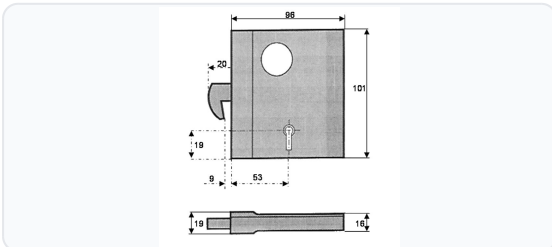

WILLENHALL LOCKS G14 5 Lever Gatelock

5 Lever · Willenhall Locks · 1 variant

PRICING

From £207.38 ex VAT

£248.86 inc VAT

1 variant available
VAT 20.00%

Product Imagery

Specification Summary

Brand Willenhall Locks

Product type 5 Lever

Product Description

The Willenhall Locks G14 is a robust, high-quality 5-lever hook bolt gatelock designed to provide reliable security for external gates. This heavy-duty lock features a highly practical dual-operation design: the hook bolt is easily released using a convenient thumb trigger from either side of the gate, allowing for quick and easy day-to-day access. When full security is required, the hook bolt can be securely deadlocked using the key from either side.

Constructed with a durable satin brass finish, the G14 is built to withstand outdoor environments while maintaining a classic, professional appearance. It features a 53mm backset and a 96mm case depth, making it suitable for a wide range of gate installations. The lock is supplied keyed to differ with two keys as standard, offering up to 100 differs. For bespoke security setups, keyed alike (KA) and master keyed (MK) options are available as a special order.