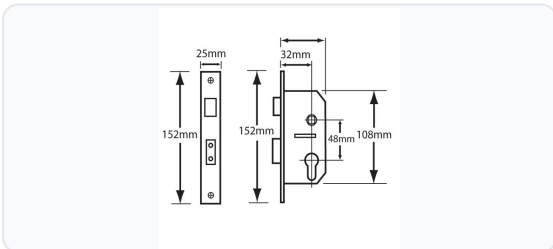

WILLENHALL LOCKS EP1 Euro Sashcase

Cylinder - Euro · Willenhall Locks · 1 variant

PRICING

From £41.43 ex VAT

£49.72 inc VAT

1 variant available
VAT 20.00%

Product Imagery

Specification Summary

Brand Willenhall Locks

Product type Cylinder - Euro

Product Description