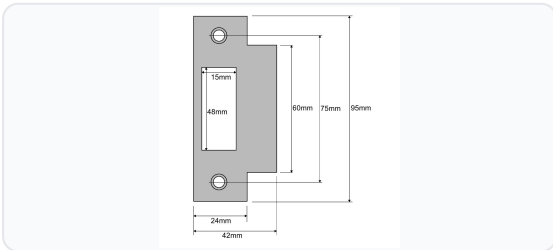

WILKA 1026088 Strike To Suit 138F Sashlocks

Accessory · Wilka · 1 variant

PRICING

From £29.09 ex VAT

£34.91 inc VAT

1 variant available
VAT 20.00%

Product Imagery

Specification Summary

Brand	Wilka
Product type	Accessory

Product Description

The WILKA 1026088 Strike Plate is a genuine replacement accessory designed specifically to suit Wilka 138F locks. Engineered to the high standards expected of Wilka products, this strike plate provides a secure and reliable finish for your door installation.

Featuring a fully reversible design, it is suitable for both left and right-handed doors, offering excellent versatility during installation. It comes in a high-quality Satin Chrome finish, ensuring it blends seamlessly with modern door hardware and maintains a clean, professional appearance. With a height of 95mm and screw centres at 75mm, it is designed for a precise fit and straightforward installation.