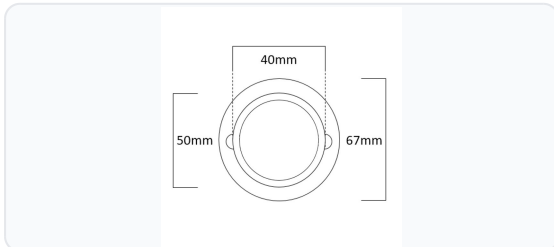

Weiser NA12 Troy Dummy Knob

Dummy · Weiser · 1 variant

PRICING

From £15.62 ex VAT

£18.74 inc VAT

1 variant available
VAT 20.00%

Product Imagery

Specification Summary

Brand	Weiser
Product type	Dummy

Product Description

The Weiser NA12 Troy Dummy Knob is a non-turning, decorative door pull designed for interior doors where only a push or pull function is required. Finished in a classic polished brass, this high-quality dummy knob is an ideal choice for wardrobes, cupboards, pantries, or inactive double doors where a latch mechanism is not needed.

This surface-mounted dummy knob features a 49mm knob diameter and a 67mm rose diameter, offering a comfortable grip and a timeless aesthetic that complements traditional and transitional home decors. It is designed to fit doors with a thickness ranging from 35mm to 45mm, and easily installs to provide a clean, stylish finish.

Technical Specifications