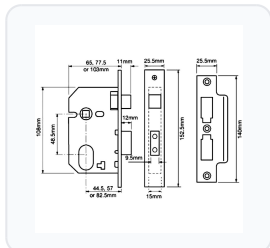

Product Imagery

Specification Summary

Brand	Union
Product type	Cylinder - Oval

Product Description

The UNION L2241 Oval Sashcase is a premium, UK-manufactured mortice sashlock case designed for use with an oval profile cylinder (sold separately). This robust lockcase is ideal for timber doors hinged on either the left or right, featuring a fully reversible latch bolt to accommodate any door handing.