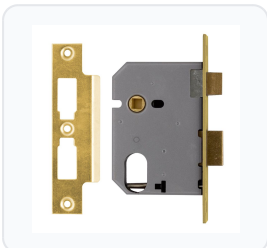

**Product Imagery**

**Specification Summary**

Brand	Union
Product type	Cylinder - Oval

**Product Description**

The UNION L2241 Oval Sashcase is a premium, UK-manufactured mortice sashlock case designed for use with an oval profile cylinder (sold separately). This robust lockcase is ideal for timber doors hinged on either the left or right, featuring a fully reversible latch bolt to accommodate any door handing.

## Technical Specifications

- **Mechanism:** Oval Cylinder (cylinder sold separately)
- **Centres:** 48.5mm
- **Case Height:** 108mm
- **Forend Length:** 152.5mm
- **Forend Width:** 25.5mm
- **Deadbolt Throw:** 12mm
- **Backset:** 44.5mm or 57mm (please choose from the options below)
- **Case Depth:** 64mm or 75mm (please choose from the options below)
- **Finish:** Polished Lacquered Brass or Satin Chrome (please choose from the options below)
- **Weight:** 460g or 550g (depending on size selected)

Image	Part Number	Ex VAT	Inc VAT	Attributes / Specs
	3247	£75.89	£91.07	<p> <b>Backset:</b> 44.5mm  <b>Barcode:</b> 5011802011700  <b>Brand:</b> Union  <b>Case Depth:</b> 64mm  <b>Case Height:</b> 108mm  <b>Centres:</b> 48.5mm  <b>Finish:</b> Satin Chrome  <b>Forend Finish:</b> Satin Chrome  <b>Forend Length:</b> 152.5mm  <b>Forend Width:</b> 25.5mm  <b>Manufacturer Reference:</b> L2241  <b>Mechanism:</b> Oval Cylinder  <b>Pack Quantity:</b> 1  <b>Packaging:</b> Bagged  <b>Weight:</b> 460g         </p>
	3249	£77.69	£93.23	<p> <b>Backset:</b> 57mm  <b>Barcode:</b> 5011802011717  <b>Brand:</b> Union  <b>Case Depth:</b> 75mm  <b>Case Height:</b> 108mm  <b>Centres:</b> 48.5mm  <b>Finish:</b> Satin Chrome  <b>Forend Finish:</b> Satin Chrome  <b>Forend Length:</b> 152.5mm  <b>Forend Width:</b> 25.5mm  <b>Manufacturer Reference:</b> L2241  <b>Mechanism:</b> Oval Cylinder  <b>Pack Quantity:</b> 1  <b>Packaging:</b> Bagged  <b>Weight:</b> 550g         </p>