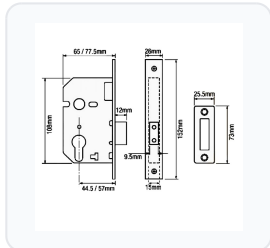

Product Imagery

Specification Summary

Brand	Union
Product type	Cylinder - Euro Lock Case

Product Description

The UNION L2149 Euro Profile Mortice Deadlock Case is a high-quality, UK-manufactured deadlock designed for timber doors. This is a "case only" product, meaning it is operated by a standard euro profile cylinder (sold separately), allowing you to choose the exact level of cylinder security and keying requirements you need.