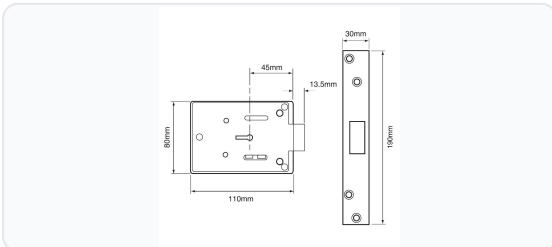

UNION J5D Trafalgar 5 Lever Rim Deadlock

5 Lever · Union · 1 variant

PRICING

From £67.64 ex VAT

£81.17 inc VAT

1 variant available
VAT 20.00%

Product Imagery

Specification Summary

Brand	Union
Product type	5 Lever

Product Description

The UNION J5D Trafalgar 5 Lever Rim Deadlock is a reliable, surface-mounted security solution designed for timber doors. Featuring a robust 5-lever mechanism, this lock provides dependable security for domestic and light commercial applications.

A key feature of the UNION J5D is its single-sided operation. The lock is operated by key from the outside only, with no keyhole or locking mechanism on the inside. This makes it particularly suitable for store cupboards, boiler rooms, and utility spaces, as it completely eliminates the risk of children or anyone else accidentally locking themselves inside.