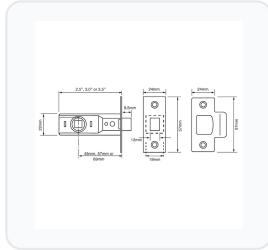

Product Imagery

Specification Summary

Brand Union

Product type Tubular

Product Description

The UNION J2600 Essential Tubular Latch is an entry-level, cost-effective mortice latch designed for internal timber doors. Part of UNION's Essential range, it offers exceptional value for money without compromising on everyday quality and performance.