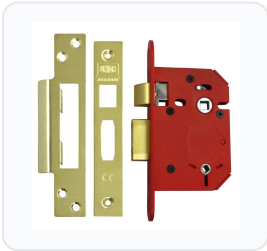

Product Imagery

Specification Summary

Brand	Union
Product type	Bathroom

Product Description

The UNION J22WCS StrongBOLT Bathroom Lock is a highly reliable, medium-security mortice lock designed for timber doors. Part of the renowned StrongBOLT range, this bathroom lock features a square faceplate and a radius inner forend, making installation quick and straightforward. It is equipped with a reversible radius latch, allowing easy handing adjustments on-site to suit both left and right-handed doors.

Technical Specifications

- **Brand:** Union
- **Backset:** 45mm or 57mm (please choose from the options below)
- **Case Depth:** 64mm or 75mm (please choose from the options below)
- **Centres:** 57mm
- **Bolt Throw:** 14mm
- **Finish:** Polished Brass or Stainless Steel (please choose from the options below)
- **Forend Finish:** Polished Brass or Stainless Steel (please choose from the options below)
- **Handing:** Reversible
- **Fire Tested:** 1 Hour Timber
- **Standards:** BS EN 12209:2003, Secured by Design, BS EN 1634-1, CE Marked, Certifire
- **Guarantee:** 10 Year
- **Packaging:** Boxed or Visi (please choose from the options below)
- **Weight:** 625g or 715g (please choose from the options below)

Key Features

- **Medium Security:** Part of the trusted UNION StrongBOLT range, offering reliable protection for bathroom doors.
- **Easy Installation:** Features a square faceplate and radius inner forend for simpler preparation and fitting.
- **Reversible Latch:** Reversible radius latch allows for easy handing on both left and right-handed doors.
- **Attack Resistant:** Designed to resist picking, sawing, and force for enhanced security.
- **Fire Door Approved:** CE marked, Certifire approved, and suitable for use on 1-hour timber fire doors.
- **Long-Term Reliability:** Backed by a 10-year manufacturer's guarantee.