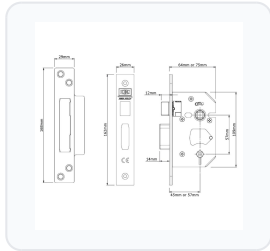

Product Imagery

Specification Summary

Brand	Union
Product type	Bathroom

Product Description

The UNION J22WCS StrongBOLT Bathroom Lock is a highly reliable, medium-security mortice lock designed for timber doors. Part of the renowned StrongBOLT range, this bathroom lock features a square faceplate and a radius inner forend, making installation quick and straightforward. It is equipped with a reversible radius latch, allowing easy handing adjustments on-site to suit both left and right-handed doors.

Technical Specifications

- **Brand:** Union
- **Backset:** 45mm or 57mm (please choose from the options below)
- **Case Depth:** 64mm or 75mm (please choose from the options below)
- **Centres:** 57mm
- **Bolt Throw:** 14mm
- **Finish:** Polished Brass or Stainless Steel (please choose from the options below)
- **Forend Finish:** Polished Brass or Stainless Steel (please choose from the options below)
- **Handing:** Reversible
- **Fire Tested:** 1 Hour Timber
- **Standards:** BS EN 12209:2003, Secured by Design, BS EN 1634-1, CE Marked, Certifire
- **Guarantee:** 10 Year
- **Packaging:** Boxed or Visi (please choose from the options below)
- **Weight:** 625g or 715g (please choose from the options below)