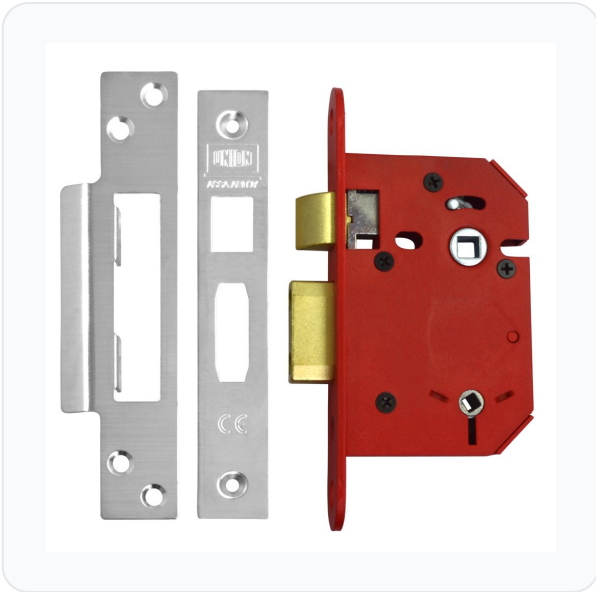

Product Imagery

Specification Summary

Brand	Union
Product type	Bathroom

Product Description

The UNION J22WCS StrongBOLT Bathroom Lock is a highly reliable, medium-security mortice lock designed for timber doors. Part of the renowned StrongBOLT range, this bathroom lock features a square faceplate and a radius inner forend, making installation quick and straightforward. It is equipped with a reversible radius latch, allowing easy handing adjustments on-site to suit both left and right-handed doors.

Built for durability and security, the lock is pick, saw, and force resistant, featuring a robust 14mm deadbolt throw. It is Certifire approved, CE marked, and tested for up to 1 hour on timber fire doors, making it suitable for both residential and commercial applications.

Key Features

- **Medium Security:** Part of the trusted UNION StrongBOLT range, offering reliable protection for bathroom doors.
- **Easy Installation:** Features a square faceplate and radius inner forend for simpler preparation and fitting.
- **Reversible Latch:** Reversible radius latch allows for easy handing on both left and right-handed doors.
- **Attack Resistant:** Designed to resist picking, sawing, and force for enhanced security.
- **Fire Door Approved:** CE marked, Certifire approved, and suitable for use on 1-hour timber fire doors.
- **Long-Term Reliability:** Backed by a 10-year manufacturer's guarantee.