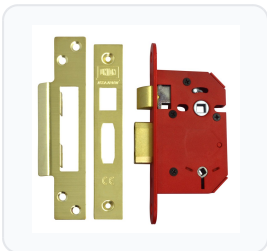

Product Imagery

Specification Summary

Brand	Union
Product type	Bathroom

Product Description

The UNION J22WCS StrongBOLT Bathroom Lock is a highly reliable, medium-security mortice lock designed for timber doors. Part of the renowned StrongBOLT range, this bathroom lock features a square faceplate and a radius inner forend, making installation quick and straightforward. It is equipped with a reversible radius latch, allowing easy handing adjustments on-site to suit both left and right-handed doors.

Technical Specifications

- **Brand:** Union
- **Backset:** 45mm or 57mm (please choose from the options below)
- **Case Depth:** 64mm or 75mm (please choose from the options below)
- **Centres:** 57mm
- **Bolt Throw:** 14mm
- **Finish:** Polished Brass or Stainless Steel (please choose from the options below)
- **Forend Finish:** Polished Brass or Stainless Steel (please choose from the options below)
- **Handing:** Reversible
- **Fire Tested:** 1 Hour Timber
- **Standards:** BS EN 12209:2003, Secured by Design, BS EN 1634-1, CE Marked, Certifire
- **Guarantee:** 10 Year
- **Packaging:** Boxed or Visi (please choose from the options below)
- **Weight:** 625g or 715g (please choose from the options below)

Key Features

- **Medium Security:** Part of the trusted UNION StrongBOLT range, offering reliable protection for bathroom doors.
- **Easy Installation:** Features a square faceplate and radius inner forend for simpler preparation and fitting.
- **Reversible Latch:** Reversible radius latch allows for easy handing on both left and right-handed doors.
- **Attack Resistant:** Designed to resist picking, sawing, and force for enhanced security.
- **Fire Door Approved:** CE marked, Certifire approved, and suitable for use on 1-hour timber fire doors.
- **Long-Term Reliability:** Backed by a 10-year manufacturer's guarantee.