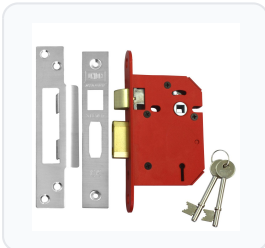

# UNION J2203 StrongBOLT 3 Lever Sashlock

3 Lever · Union · 8 variants

PRICING

**From £40.22 ex VAT**

£48.26 inc VAT

8 variants available

VAT 20.00%

Range: £40.22 - £42.93 ex VAT

## Specification Summary

Brand Union

Product type 3 Lever

## Product Description

The UNION J2203 StrongBOLT™ 3 Lever Sashlock is a highly reliable mortice lock designed for timber doors requiring standard security. Combining a deadbolt operated by key and a latchbolt operated by lever handles, it is an ideal choice for internal doors. It features a unique chamfered deadbolt design that provides smooth operation while offering enhanced resistance to physical attack.

This lock incorporates UNION's innovative SwitchLatch™ technology, allowing the radius latch to be easily reversed on-site without the need for tools. To ensure a quick and professional installation, it is supplied with a square faceplate, a radius inner forend, and a plastic splinter guard. It also features an anti-rattle adjustable strike plate, allowing for precise fine-tuning during installation.