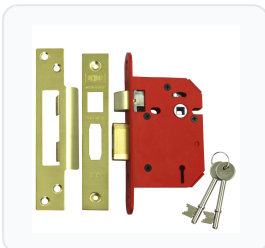

# UNION J2203 StrongBOLT 3 Lever Sashlock

3 Lever · Union · 8 variants

PRICING

**From £40.22 ex VAT**

£48.26 inc VAT

8 variants available

VAT 20.00%

Range: £40.22 - £42.93 ex VAT

## Specification Summary

Brand Union

Product type 3 Lever

## Product Description

The UNION J2203 StrongBOLT™ 3 Lever Sashlock is a highly reliable mortice lock designed for timber doors requiring standard security. Combining a deadbolt operated by key and a latchbolt operated by lever handles, it is an ideal choice for internal doors. It features a unique chamfered deadbolt design that provides smooth operation while offering enhanced resistance to physical attack.

This lock incorporates UNION's innovative SwitchLatch™ technology, allowing the radius latch to be easily reversed on-site without the need for tools. To ensure a quick and professional installation, it is supplied with a square faceplate, a radius inner forend, and a plastic splinter guard. It also features an anti-rattle adjustable strike plate, allowing for precise fine-tuning during installation.