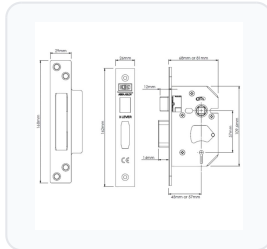

Product Imagery

Specification Summary

Brand Union

Product type 3 Lever

Product Description

The UNION J2203 StrongBOLT™ 3 Lever Sashlock is a highly reliable mortice lock designed for timber doors requiring standard security. Combining a deadbolt operated by key and a latchbolt operated by lever handles, it is an ideal choice for internal doors. It features a unique chamfered deadbolt design that provides smooth operation while offering enhanced resistance to physical attack.