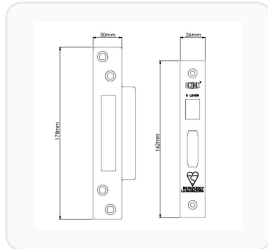

Product Imagery

Specification Summary

Brand	Union
Product type	Accessory

Product Description

The Union J2200REB Rebate Set is a high-quality accessory designed specifically to suit the UNION 2200S StrongBOLT mortice sash lock. This rebate kit enables the lock mechanism to be fitted correctly and securely on a pair of double-opening rebated doors, converting a standard mortice sashlock into a fully rebated solution.