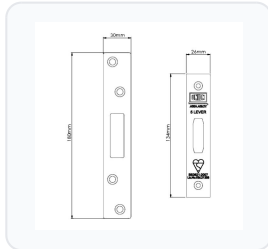

Product Imagery

Specification Summary

Brand	Union
Product type	Accessory

Product Description

The Union J2100REB Rebate Kit is specifically designed to allow a standard Union 2100S StrongBOLT mortice deadlock to be securely fitted to a pair of rebated double timber doors. By bridging the gap between meeting stiles, this rebate set ensures correct bolt engagement and a flush, professional finish, maintaining the security of your double doors.