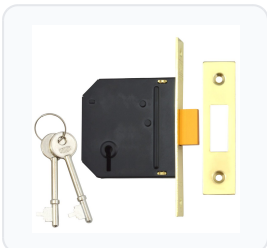

# UNION J-ES-DL Essential 3 Lever Deadlock

3 Lever · Union · 8 variants

PRICING

**From £18.53 ex VAT**

£22.24 inc VAT

8 variants available

VAT 20.00%

Range: £18.53 - £21.09 ex VAT

**Product Imagery**

**Specification Summary**

Brand Union

Product type 3 Lever

**Product Description**

The UNION J-ES-DL Essential 3 Lever Deadlock offers a reliable and highly cost-effective deadlocking solution for internal timber doors. Part of UNION's Essential range, this mortice deadlock is designed to provide standard security for your home or commercial property without compromising on everyday performance.

Engineered for straightforward installation, it can be easily retrofitted into many existing UK mortices without the need for additional carpentry or risking damage to the door edge. It features a single-piece forend and a matching strike plate for a clean, professional finish. The robust deadbolt provides a 12.5mm throw for secure, positive locking.

## Technical Specifications

- **Mechanism:** 3 Lever
- **Backset:** 45mm or 58mm (please choose from the options below)
- **Case Depth:** 64mm or 75mm (please choose from the options below)
- **Case Height:** 72mm
- **Bolt Throw:** 12.5mm
- **Forend Length:** 128mm
- **Forend Width:** 22mm
- **Finish:** Polished Brass or Chrome Plated (please choose from the options below)
- **Keys Supplied:** 2
- **Keying:** Keyed To Differ
- **Packaging:** Bagged or Visi (please choose from the options below)