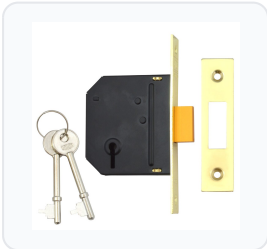

# UNION J-ES-DL Essential 3 Lever Deadlock

3 Lever · Union · 8 variants

PRICING

**From £18.53 ex VAT**

£22.24 inc VAT

8 variants available

VAT 20.00%

Range: £18.53 - £21.09 ex VAT

**Product Imagery**

**Specification Summary**

Brand Union

Product type 3 Lever

**Product Description**

The UNION J-ES-DL Essential 3 Lever Deadlock offers a reliable and highly cost-effective deadlocking solution for internal timber doors. Part of UNION's Essential range, this mortice deadlock is designed to provide standard security for your home or commercial property without compromising on everyday performance.

Engineered for straightforward installation, it can be easily retrofitted into many existing UK mortices without the need for additional carpentry or risking damage to the door edge. It features a single-piece forend and a matching strike plate for a clean, professional finish. The robust deadbolt provides a 12.5mm throw for secure, positive locking.

## Technical Specifications

- **Mechanism:** 3 Lever
- **Backset:** 45mm or 58mm (please choose from the options below)
- **Case Depth:** 64mm or 75mm (please choose from the options below)
- **Case Height:** 72mm
- **Bolt Throw:** 12.5mm
- **Forend Length:** 128mm
- **Forend Width:** 22mm
- **Finish:** Polished Brass or Chrome Plated (please choose from the options below)
- **Keys Supplied:** 2
- **Keying:** Keyed To Differ
- **Packaging:** Bagged or Visi (please choose from the options below)