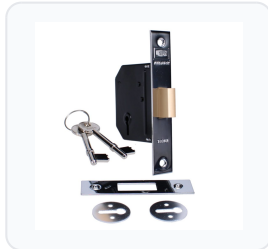

# UNION J-ES-DL Essential 3 Lever Deadlock

3 Lever · Union · 8 variants

PRICING

**From £18.53 ex VAT**

£22.24 inc VAT

8 variants available

VAT 20.00%

Range: £18.53 - £21.09 ex VAT

**Product Imagery**

**Specification Summary**

Brand Union

Product type 3 Lever

**Product Description**

The UNION J-ES-DL Essential 3 Lever Deadlock offers a reliable and highly cost-effective deadlocking solution for internal timber doors. Part of UNION's Essential range, this mortice deadlock is designed to provide standard security for your home or commercial property without compromising on everyday performance.

Engineered for straightforward installation, it can be easily retrofitted into many existing UK mortices without the need for additional carpentry or risking damage to the door edge. It features a single-piece forend and a matching strike plate for a clean, professional finish. The robust deadbolt provides a 12.5mm throw for secure, positive locking.

## Technical Specifications

- **Mechanism:** 3 Lever
- **Backset:** 45mm or 58mm (please choose from the options below)
- **Case Depth:** 64mm or 75mm (please choose from the options below)
- **Case Height:** 72mm
- **Bolt Throw:** 12.5mm
- **Forend Length:** 128mm
- **Forend Width:** 22mm
- **Finish:** Polished Brass or Chrome Plated (please choose from the options below)
- **Keys Supplied:** 2
- **Keying:** Keyed To Differ
- **Packaging:** Bagged or Visi (please choose from the options below)