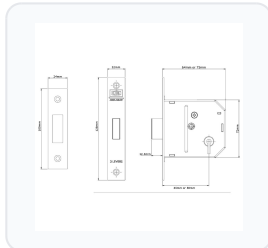

Product Imagery

Specification Summary

Brand Union

Product type 3 Lever

Product Description

The UNION J-ES-DL Essential 3 Lever Deadlock offers a reliable and highly cost-effective deadlocking solution for internal timber doors. Part of UNION's Essential range, this mortice deadlock is designed to provide standard security for your home or commercial property without compromising on everyday performance.