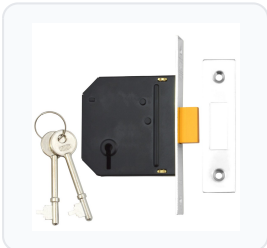

# UNION J-ES-DL Essential 3 Lever Deadlock

3 Lever · Union · 8 variants

PRICING

**From £18.53 ex VAT**

£22.24 inc VAT

8 variants available

VAT 20.00%

Range: £18.53 - £21.09 ex VAT

**Product Imagery**

**Specification Summary**

Brand Union

Product type 3 Lever

**Product Description**

The UNION J-ES-DL Essential 3 Lever Deadlock offers a reliable and highly cost-effective deadlocking solution for internal timber doors. Part of UNION's Essential range, this mortice deadlock is designed to provide standard security for your home or commercial property without compromising on everyday performance.

Engineered for straightforward installation, it can be easily retrofitted into many existing UK mortices without the need for additional carpentry or risking damage to the door edge. It features a single-piece forend and a matching strike plate for a clean, professional finish. The robust deadbolt provides a 12.5mm throw for secure, positive locking.

## Technical Specifications

- **Mechanism:** 3 Lever
- **Backset:** 45mm or 58mm (please choose from the options below)
- **Case Depth:** 64mm or 75mm (please choose from the options below)
- **Case Height:** 72mm
- **Bolt Throw:** 12.5mm
- **Forend Length:** 128mm
- **Forend Width:** 22mm
- **Finish:** Polished Brass or Chrome Plated (please choose from the options below)
- **Keys Supplied:** 2
- **Keying:** Keyed To Differ
- **Packaging:** Bagged or Visi (please choose from the options below)