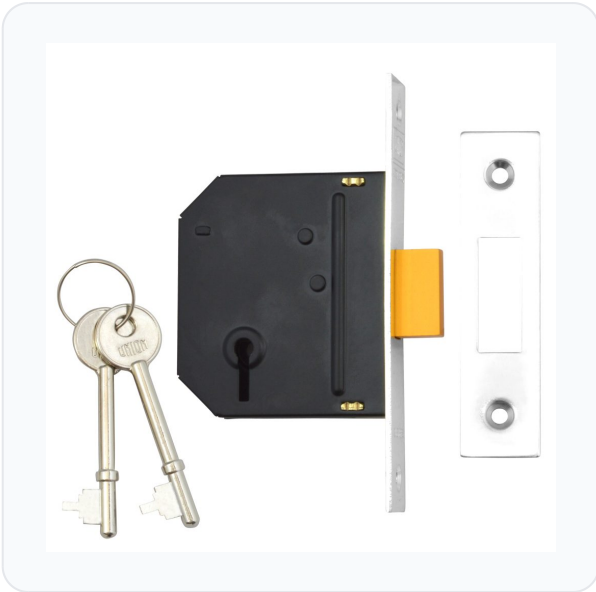

# UNION J-ES-DL Essential 3 Lever Deadlock

3 Lever · Union · 8 variants

PRICING

**From £18.53 ex VAT**

£22.24 inc VAT

8 variants available

VAT 20.00%

Range: £18.53 - £21.09 ex VAT

**Product Imagery**

**Specification Summary**

Brand Union

Product type 3 Lever

**Product Description**

The UNION J-ES-DL Essential 3 Lever Deadlock offers a reliable and highly cost-effective deadlocking solution for internal timber doors. Part of UNION's Essential range, this mortice deadlock is designed to provide standard security for your home or commercial property without compromising on everyday performance.

Engineered for straightforward installation, it can be easily retrofitted into many existing UK mortices without the need for additional carpentry or risking damage to the door edge. It features a single-piece forend and a matching strike plate for a clean, professional finish. The robust deadbolt provides a 12.5mm throw for secure, positive locking.

## Technical Specifications

- **Mechanism:** 3 Lever
- **Backset:** 45mm or 58mm (please choose from the options below)
- **Case Depth:** 64mm or 75mm (please choose from the options below)
- **Case Height:** 72mm
- **Bolt Throw:** 12.5mm
- **Forend Length:** 128mm
- **Forend Width:** 22mm
- **Finish:** Polished Brass or Chrome Plated (please choose from the options below)
- **Keys Supplied:** 2
- **Keying:** Keyed To Differ
- **Packaging:** Bagged or Visi (please choose from the options below)