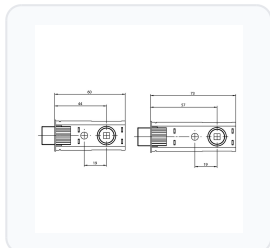

Product Imagery

Specification Summary

Brand Union

Product type Tubular

Product Description

The UNION FastLatch Privacy Bathroom Tubular Latch Deadbolt is designed for exceptionally quick and easy installation, fitting up to three times faster than a standard latch. Ideal for both professional installers and DIY enthusiasts, its innovative round shape and push-fit design require minimal skill to achieve a flawless fit.