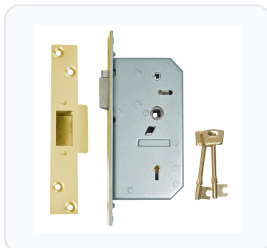

Product Imagery

Specification Summary

Brand Union C-Series

Product type Nightlatches

Product Description

The UNION C-Series 3R35 Deadlocking Latch (formerly known as Chubb) is a high-security 5-detainer mortice nightlatch designed for timber doors where automatic slam-action locking is required. Featuring a robust detainer mechanism, this lock offers a significantly higher number of key combinations than standard lever locks, providing enhanced protection against lock picking and forced entry.

When the door is closed, the latch automatically deadlocks to secure the entrance. For convenience, a hold-back snib can be engaged to keep the latch withdrawn, allowing free passage when needed.

This lock is available in several configurations to suit your installation requirements. You can choose between the standard **3R35** model (where the handle can be locked from both sides) or the **3R35X** escape version, which disables handle locking on the inside to ensure unrestricted egress in an emergency.

These locks are handed and available in multiple finishes and specifications. Please select your required handing (Left Hand or Right Hand), finish (Polished Brass or Satin Chrome), and manufacturer reference (3R35, 3R35X, or 3R35X RH) from the options below.

Technical Specifications

- **Brand:** Union C-Series (formerly Chubb)
- **Mechanism:** 5 Detainer
- **Case Depth:** 80mm
- **Backset:** 50mm
- **Case Height:** 147mm
- **Centres:** 56mm
- **Follower:** 8mm
- **Bolt Throw:** 10mm
- **Forend Dimensions:** 200mm (Length) x 25mm (Width)
- **Key Differs:** 25,000
- **Keys Supplied:** 2
- **Handing:** Left Hand or Right Hand (please choose from the options below)
- **Finish:** Polished Brass or Satin Chrome (please choose from the options below)
- **Weight:** 1.14kg to 1.15kg (please choose from the options below)