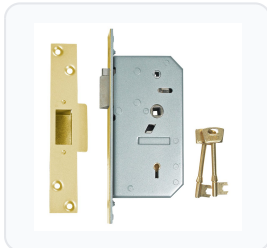

Product Imagery

Specification Summary

Brand Union C-Series

Product type Nightlatches

Product Description

The UNION C-Series 3R35 Deadlocking Latch (formerly known as Chubb) is a high-security 5-detainer mortice nightlatch designed for timber doors where automatic slam-action locking is required. Featuring a robust detainer mechanism, this lock offers a significantly higher number of key combinations than standard lever locks, providing enhanced protection against lock picking and forced entry.

When the door is closed, the latch automatically deadlocks to secure the entrance. For convenience, a hold-back snib can be engaged to keep the latch withdrawn, allowing free passage when needed.

This lock is available in several configurations to suit your installation requirements. You can choose between the standard **3R35** model (where the handle can be locked from both sides) or the **3R35X** escape version, which disables handle locking on the inside to ensure unrestricted egress in an emergency.

These locks are handed and available in multiple finishes and specifications. Please select your required handing (Left Hand or Right Hand), finish (Polished Brass or Satin Chrome), and manufacturer reference (3R35, 3R35X, or 3R35X RH) from the options below.

Technical Specifications

- **Brand:** Union C-Series (formerly Chubb)
- **Mechanism:** 5 Detainer
- **Case Depth:** 80mm
- **Backset:** 50mm
- **Case Height:** 147mm
- **Centres:** 56mm
- **Follower:** 8mm
- **Bolt Throw:** 10mm
- **Forend Dimensions:** 200mm (Length) x 25mm (Width)
- **Key Differs:** 25,000
- **Keys Supplied:** 2
- **Handing:** Left Hand or Right Hand (please choose from the options below)
- **Finish:** Polished Brass or Satin Chrome (please choose from the options below)
- **Weight:** 1.14kg to 1.15kg (please choose from the options below)