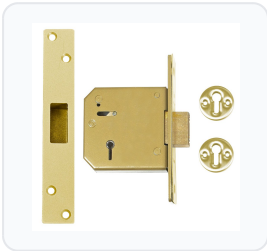

Product Imagery

Specification Summary

Brand Union C-Series

Product type 5 Lever

Product Description

The UNION C-Series 3G115 5 Lever Mortise Deadlock (formerly known as Chubb) is a highly dependable, robust lock designed for timber doors. Renowned for its durability and high-quality construction, this deadlock is an excellent choice for both residential and commercial applications.

Engineered with security in mind, the 3G115 features advanced anti-pick and anti-saw protection. This includes a robust 14mm deadbolt reinforced with hardened steel rollers to resist physical attack. It is suitable for timber doors up to 50mm thick and is EN1634-1 approved for use on 60-minute timber fire doors, making it a versatile option for fire safety compliance.

Variant Specifications And Pricing

Image	Part Number	Ex VAT	Inc VAT	Attributes / Specs
	188	£110.66	£132.79	<p> Backset: 40mm Barcode: 5011783000861 Boxed Quantity: 5 Brand: Union C-Series Case Depth: 67mm Case Finish: Gold Case Height: 76mm Cylinder System: Union C-Series 5 Lever Differs: 750 Finish: Polished Brass Forend Finish: Polished Brass Forend Length: 133mm Forend Width: 25mm Key Cutting: In-House Keyed: Keyed To Differ Keying - KA: Stocked & In-House Keys Supplied: 2 Manufacturer Reference: 3G115 Mechanism: 5 Lever Pack Quantity: 1 Packaging: Visi Weight: 710g </p>