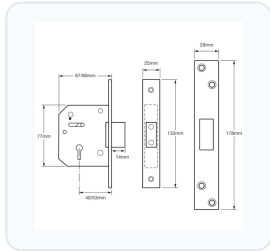

Product Imagery

Specification Summary

Brand Union C-Series

Product type 5 Lever

Product Description

The UNION C-Series 3G115 5 Lever Mortise Deadlock (formerly known as Chubb) is a highly dependable, robust lock designed for timber doors. Renowned for its durability and high-quality construction, this deadlock is an excellent choice for both residential and commercial applications.