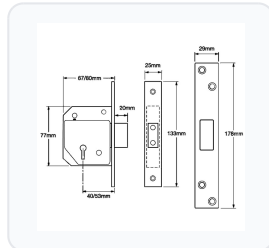

Product Imagery

Specification Summary

Brand Union C-Series

Product type 5 Lever BS04

Product Description

The UNION C-Series 3G114E (formerly known as Chubb) is a premium British Standard 5-lever mortice deadlock designed to offer exceptional security for timber doors up to 50mm thick. This robust lock is Kitemarked to BS 3621:2007 and is Secured by Design approved, making it a trusted choice for both residential and commercial properties. It is also EN 1634-1 assessed for use on 60-minute timber fire doors.