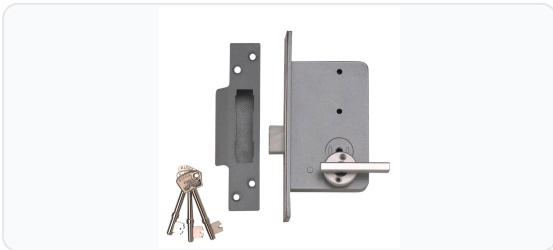

UNION 4K-3WH 6 Lever Escape Deadlock

6 Lever · Union · 2 variants

PRICING

From £144.61 ex VAT

£173.53 inc VAT

2 variants available
VAT 20.00%

Product Imagery

Specification Summary

Brand Union

Product type 6 Lever

Product Description

The UNION 4K-3WH 6 Lever Escape Deadlock, historically known as the Wellington Fort 4K, is a high-quality mortice lock designed specifically for timber doors. It is an ideal security solution for residential properties and sheltered accommodation where safe, swift egress is required.

This escape deadlock features key operation from the outside and a separate turn snib from the inside, ensuring that occupants can always exit quickly in an emergency without needing a key. It is supplied complete with a turn snib and escutcheon. Please note that this lock is handed and not reversible. It is available in both Left Hand and Right Hand configurations, with different barcodes for each option. Please select your required handing from the options below when ordering.

Technical Specifications

- **Brand:** Union
- **Manufacturer Reference:** 4K 3WH6L
- **Mechanism:** 6 Lever
- **Backset:** 51mm
- **Case Depth:** 78mm
- **Case Height:** 122mm
- **Forend Dimensions:** 177mm (L) x 27mm (W)
- **Centres:** 177mm
- **Finish:** Stainless Steel
- **Case Finish:** Silver
- **Handing:** Left Hand or Right Hand (please select from the options below)
- **Keys Supplied:** 3
- **Keying:** Keyed To Differ (Keyed Alike or Master Keyed available as special order)
- **Differs:** 3,000