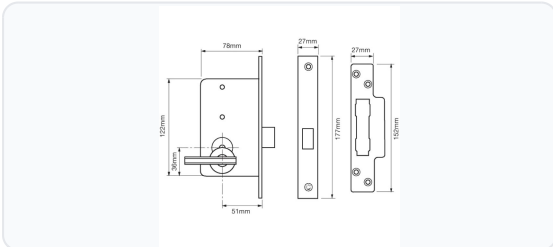

UNION 4K-3WH 6 Lever Escape Deadlock

6 Lever · Union · 2 variants

PRICING

From £144.61 ex VAT

£173.53 inc VAT

2 variants available
VAT 20.00%

Product Imagery

Specification Summary

Technical Specifications

- **Brand:** Union
- **Manufacturer Reference:** 4K 3WH6L
- **Mechanism:** 6 Lever
- **Backset:** 51mm
- **Case Depth:** 78mm
- **Case Height:** 122mm
- **Forend Dimensions:** 177mm (L) x 27mm (W)
- **Centres:** 177mm
- **Finish:** Stainless Steel
- **Case Finish:** Silver
- **Handing:** Left Hand or Right Hand (please select from the options below)
- **Keys Supplied:** 3
- **Keying:** Keyed To Differ (Keyed Alike or Master Keyed available as special order)
- **Differs:** 3,000

Variant Specifications And Pricing

Image	Part Number	Ex VAT	Inc VAT	Attributes / Specs
	10438	£144.61	£173.53	Backset: 51mm Barcode: 5011802008489 Brand: Union Case Depth: 78mm Case Finish: Silver Case Height: 122mm Centres: 177mm Differs: 3,000 Finish: Stainless Steel Forend Finish: Stainless Steel Forend Length: 177mm Forend Width: 27mm Handed: Left Hand Keyed: Keyed To Differ Keying - KA: Special Order Keying - MK: Special Order Keys Supplied: 3 Manufacturer Reference: 4K 3WH6L Mechanism: 6 Lever Pack Quantity: 1 Packaging: Bagged Weight: 870g
	10439	£144.61	£173.53	Backset: 51mm Barcode: 5011802008496 Brand: Union Case Depth: 78mm Case Finish: Silver Case Height: 122mm Centres: 177mm Differs: 3,000 Finish: Stainless Steel Forend Finish: Stainless Steel Forend Length: 177mm Forend Width: 27mm Handed: Right Hand Keyed: Keyed To Differ Keying - KA: Special Order Keying - MK: Special Order Keys Supplied: 3 Manufacturer Reference: 4K 3WH6L Mechanism: 6 Lever Pack Quantity: 1 Packaging: Bagged Weight: 870g