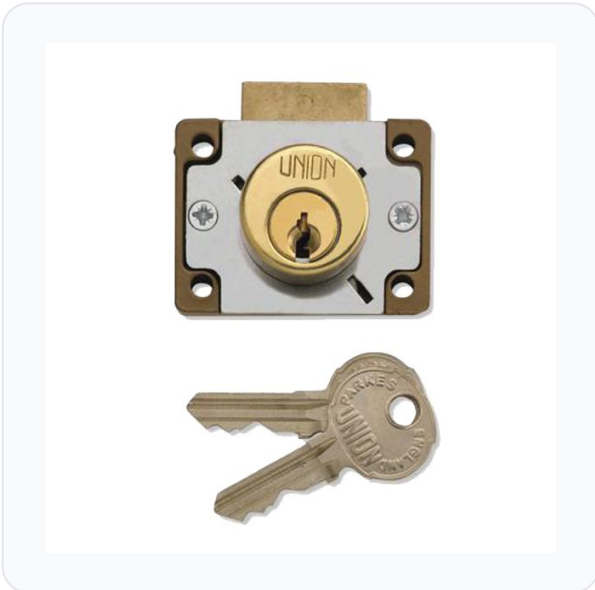

# UNION 4148 Cylinder Springbolt Cupboard / Till Lock

Straight · Union · 2 variants

**PRICING**

**From £54.00 ex VAT**

£64.80 inc VAT

2 variants available

VAT 20.00%

Range: £54.00 - £55.94 ex VAT

**Product Imagery**

**Specification Summary**

**Brand** Union

**Product type** Straight

**Product Description**

The UNION 4148 Cylinder Springbolt Cupboard / Till Lock is a highly versatile security solution designed specifically for wooden doors, cupboards, and tills. Featuring a clever rotatable cylinder, this lock can be easily configured to function as a till lock, or as a left-hand or right-hand cupboard lock, making it incredibly adaptable for various installations.

This springbolt lock automatically engages when the cupboard door or drawer is closed, providing convenient, self-locking security. The bolt is then easily withdrawn using one of the two supplied keys. It is designed to suit wooden materials with a maximum thickness of 12.5mm and comes complete with a cylinder rose, strike plate, and all necessary fixing screws for a straightforward installation.

## Key Features

- Rotatable cylinder allows configuration as a till lock, or a left-hand or right-hand cupboard lock
- Springbolt action automatically engages the bolt upon closing
- Suitable for wooden doors, drawers, or tills up to 12.5mm thick
- Supplied complete with cylinder rose, strike plate, and fixing screws
- Available in Keyed Alike and Keyed To Differ options to suit your security setup