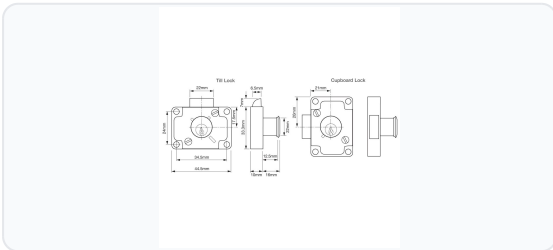

**Product Imagery**

**Specification Summary**

**Brand** Union

**Product type** Straight

**Product Description**

The UNION 4148 Cylinder Springbolt Cupboard / Till Lock is a highly versatile security solution designed specifically for wooden doors, cupboards, and tills. Featuring a clever rotatable cylinder, this lock can be easily configured to function as a till lock, or as a left-hand or right-hand cupboard lock, making it incredibly adaptable for various installations.

## Technical Specifications

- **Brand:** Union
- **Manufacturer Reference:** 4148
- **Case Width:** 44.5mm
- **Case Height:** 33.3mm
- **Backset:** 17.2mm
- **Bolt Throw:** 7mm
- **Cylinder Projection:** 16mm
- **Maximum Material Thickness:** 12.5mm
- **Mechanism:** 4 Pin
- **Finish:** Polished Lacquered Brass
- **Keys Supplied:** 2
- **Guarantee:** 3 Year

## Variant Specifications And Pricing

Image	Part Number	Ex VAT	Inc VAT	Attributes / Specs
	3547	£55.94	£67.13	<b>Backset:</b> 17.2mm <b>Barcode:</b> 5011802008199 <b>Bolt Throw:</b> 7mm <b>Brand:</b> Union <b>Case Finish:</b> Gold <b>Case Height:</b> 33.3mm <b>Case Width:</b> 44.5mm <b>Cylinder Finish:</b> Satin Brass <b>Cylinder Projection:</b> 16mm <b>Cylinder System:</b> Union 5 Pin Cupboard Lock <b>Finish:</b> Polished Lacquered Brass <b>Guarantee:</b> 3 Year <b>Keyed:</b> Keyed To Differ <b>Keying - KA:</b> In-House <b>Keys Supplied:</b> 2 <b>Manufacturer Reference:</b> 4148 <b>Mechanism:</b> 4 Pin <b>Packaging:</b> Bagged <b>Weight:</b> 120g
No image	9989	£54.00	£64.80	<b>Barcode:</b> 5055120000000 <b>Cylinder Projection:</b> 16mm <b>Finish:</b> Polished Lacquered Brass <b>Guarantee:</b> 3 Year <b>Keyed:</b> Keyed Alike <b>Keys Supplied:</b> 2 <b>Manufacturer Reference:</b> 4148 <b>Mechanism:</b> 4 Pin <b>Packaging:</b> Bagged <b>Weight:</b> 130g