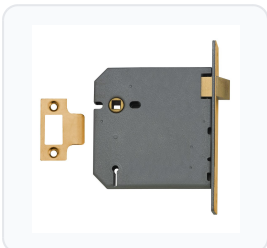

**Product Imagery**

**Specification Summary**

Brand	Union
Product type	Mortice Latch

**Product Description**

The UNION 2657 Large Case Mortice Latch is a high-quality, UK-manufactured latch designed for timber doors hinged on either the left or right. Engineered for durability and reliability, this heavy-duty upright latch is suitable for use with both mortice knobs and unsprung lever handles. It features a robust, one-way action 8mm follower and is pierced to accept bolt-through door furniture for a secure, long-lasting installation.

This versatile mortice latch is EN 1634-1 assessed for use on 60-minute timber fire doors, making it an excellent choice for both commercial and residential applications. It comes with a 10-year manufacturer's guarantee, reflecting its premium build quality.

## Technical Specifications

- **Brand:** Union
- **Model:** 2657
- **Mechanism:** Latch only
- **Follower:** 8mm (One-way action)
- **Forend Size:** 152mm x 25mm
- **Forend Finish:** Satin Chrome
- **Case Finish:** Silver
- **Case Height:** 108mm
- **Case Depth:** 64mm, 75mm, or 102mm (please choose from the options below)
- **Backset:** 44mm, 57mm, or 82mm (please choose from the options below)
- **Weight:** 360g, 380g, or 520g (please choose from the options below)

Image	Part Number	Ex VAT	Inc VAT	Attributes / Specs
	3385	£36.43	£43.72	<p> <b>Backset:</b> 82mm  <b>Barcode:</b> 5011802006294  <b>Boxed Quantity:</b> 10  <b>Brand:</b> Union  <b>Case Depth:</b> 102mm  <b>Case Finish:</b> Silver  <b>Case Height:</b> 108mm  <b>Finish:</b> Satin Chrome  <b>Follower:</b> 8mm (One Way Action)  <b>Forend Finish:</b> Satin Chrome  <b>Forend Length:</b> 152mm  <b>Forend Width:</b> 25mm  <b>Manufacturer Reference:</b> 2657  <b>Mechanism:</b> Latch Only  <b>Pack Quantity:</b> 1  <b>Packaging:</b> Bagged  <b>Weight:</b> 520g         </p>