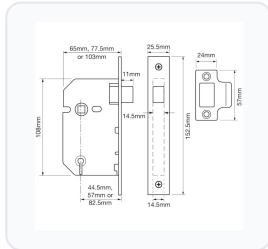

Product Imagery

Specification Summary

Brand	Union
Product type	Mortice Latch

Product Description

The UNION 2657 Large Case Mortice Latch is a high-quality, UK-manufactured latch designed for timber doors hinged on either the left or right. Engineered for durability and reliability, this heavy-duty upright latch is suitable for use with both mortice knobs and unsprung lever handles. It features a robust, one-way action 8mm follower and is pierced to accept bolt-through door furniture for a secure, long-lasting installation.