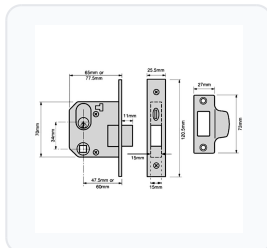

Product Imagery

Specification Summary

Brand Union

Product type Nightlatches

Product Description

The UNION 2332 Oval Mortise Nightlatch is a highly reliable, UK-manufactured lock designed for timber doors hinged on either the left or right. It features a reversible latchbolt that is withdrawn by a key from the outside and a thumbturn from the inside. A convenient snib on the forend allows the latchbolt to be held back in the withdrawn position, making it ideal for common entrance doors or high-traffic areas.