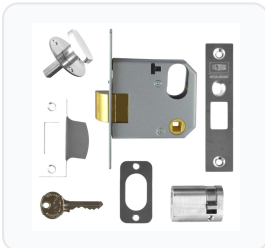

**Product Imagery**

**Specification Summary**

Brand Union

Product type Nightlatches

**Product Description**

The UNION 2332 Oval Mortise Nightlatch is a highly reliable, UK-manufactured lock designed for timber doors hinged on either the left or right. It features a reversible latchbolt that is withdrawn by a key from the outside and a thumbturn from the inside. A convenient snib on the forend allows the latchbolt to be held back in the withdrawn position, making it ideal for common entrance doors or high-traffic areas.

Image	Part Number	Ex VAT	Inc VAT	Attributes / Specs
	3290	£220.62	£264.74	<p> <b>Backset:</b> 60mm  <b>Barcode:</b> 5011802005969  <b>Brand:</b> Union  <b>Case Depth:</b> 76mm  <b>Case Finish:</b> Silver  <b>Case Height:</b> 70mm  <b>Centres:</b> 34mm  <b>Cylinder System:</b> Union 5 Pin  <b>Door Thickness:</b> Up to 48mm  <b>Finish:</b> Satin Chrome  <b>Follower:</b> 8mm (One Way Action)  <b>Forend Finish:</b> Satin Chrome  <b>Forend Length:</b> 120mm  <b>Forend Width:</b> 25mm  <b>Handed:</b> Reversible  <b>Key Cutting:</b> In-House  <b>Keyed:</b> Keyed To Differ  <b>Keying - KA:</b> In-House  <b>Keying - MK:</b> Special Order  <b>Keys Supplied:</b> 3  <b>Manufacturer Reference:</b> 2332  <b>Mechanism:</b> Oval Cylinder  <b>Notes:</b> Standard  <b>Pack Quantity:</b> 1  <b>Packaging:</b> Boxed  <b>Weight:</b> 640g         </p>