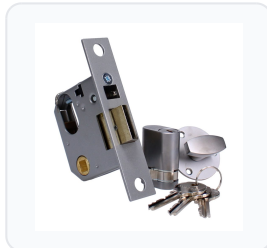

**Product Imagery**

**Specification Summary**

Brand Union

Product type Nightlatches

**Product Description**

The UNION 2332 Oval Mortise Nightlatch is a highly reliable, UK-manufactured lock designed for timber doors hinged on either the left or right. It features a reversible latchbolt that is withdrawn by a key from the outside and a thumbturn from the inside. A convenient snib on the forend allows the latchbolt to be held back in the withdrawn position, making it ideal for common entrance doors or high-traffic areas.

This versatile nightlatch is available in multiple configurations to suit your specific installation needs. You can choose between a complete lockset (supplied with a 2x1 half oval cylinder, thumbturn, and three keys) or a "case-only" option if you are replacing an existing lock and already have a cylinder.

## Variant Specifications And Pricing

Image	Part Number	Ex VAT	Inc VAT	Attributes / Specs
	3281	£215.61	£258.73	<p> <b>Backset:</b> 47mm  <b>Barcode:</b> 5011802005952  <b>Brand:</b> Union  <b>Case Depth:</b> 64mm  <b>Case Finish:</b> Silver  <b>Case Height:</b> 70mm  <b>Centres:</b> 34mm  <b>Cylinder System:</b> Union 5 Pin  <b>Door Thickness:</b> Up to 48mm  <b>Finish:</b> Satin Chrome  <b>Follower:</b> 8mm (One Way Action)  <b>Forend Finish:</b> Satin Chrome  <b>Forend Length:</b> 120mm  <b>Forend Width:</b> 25mm  <b>Handed:</b> Reversible  <b>Key Cutting:</b> In-House  <b>Keyed:</b> Keyed To Differ  <b>Keying - KA:</b> In-House  <b>Keying - MK:</b> Special Order  <b>Keys Supplied:</b> 3  <b>Manufacturer Reference:</b> 2332  <b>Mechanism:</b> Oval Cylinder  <b>Notes:</b> Standard  <b>Pack Quantity:</b> 1  <b>Packaging:</b> Boxed  <b>Weight:</b> 610g         </p>