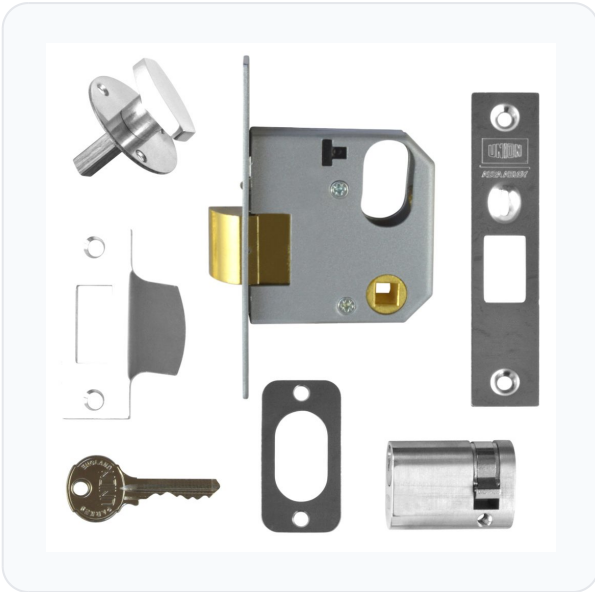

**Product Imagery**

**Specification Summary**

Brand Union

Product type Nightlatches

**Product Description**

The UNION 2332 Oval Mortise Nightlatch is a highly reliable, UK-manufactured lock designed for timber doors hinged on either the left or right. It features a reversible latchbolt that is withdrawn by a key from the outside and a thumbturn from the inside. A convenient snib on the forend allows the latchbolt to be held back in the withdrawn position, making it ideal for common entrance doors or high-traffic areas.

This versatile nightlatch is available in multiple configurations to suit your specific installation needs. You can choose between a complete lockset (supplied with a 2x1 half oval cylinder, thumbturn, and three keys) or a "case-only" option if you are replacing an existing lock and already have a cylinder.

## Technical Specifications

- **Brand:** Union
- **Manufacturer Reference:** 2332 / L2332 (please choose from the options below)
- **Backset:** 47mm or 60mm (please choose from the options below)
- **Case Depth:** 64mm or 76mm (please choose from the options below)
- **Case Height:** 70mm
- **Centres:** 34mm
- **Finish:** Polished Lacquered Brass or Satin Chrome (please choose from the options below)
- **Forend Dimensions:** 120mm (L) x 25mm (W)
- **Follower:** 8mm (One Way Action)
- **Door Thickness:** Suitable for doors up to 48mm thick (with standard cylinder)
- **Keys Supplied:** 0 or 3 (please choose from the options below)
- **Handing:** Reversible