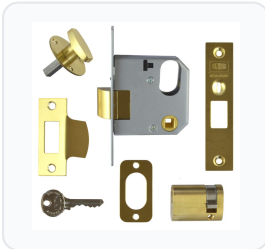

**Product Imagery**

**Specification Summary**

Brand Union

Product type Nightlatches

**Product Description**

The UNION 2332 Oval Mortise Nightlatch is a highly reliable, UK-manufactured lock designed for timber doors hinged on either the left or right. It features a reversible latchbolt that is withdrawn by a key from the outside and a thumbturn from the inside. A convenient snib on the forend allows the latchbolt to be held back in the withdrawn position, making it ideal for common entrance doors or high-traffic areas.

## Variant Specifications And Pricing

Image	Part Number	Ex VAT	Inc VAT	Attributes / Specs
	3281	£215.61	£258.73	<p> <b>Backset:</b> 47mm  <b>Barcode:</b> 5011802005952  <b>Brand:</b> Union  <b>Case Depth:</b> 64mm  <b>Case Finish:</b> Silver  <b>Case Height:</b> 70mm  <b>Centres:</b> 34mm  <b>Cylinder System:</b> Union 5 Pin  <b>Door Thickness:</b> Up to 48mm  <b>Finish:</b> Satin Chrome  <b>Follower:</b> 8mm (One Way Action)  <b>Forend Finish:</b> Satin Chrome  <b>Forend Length:</b> 120mm  <b>Forend Width:</b> 25mm  <b>Handed:</b> Reversible  <b>Key Cutting:</b> In-House  <b>Keyed:</b> Keyed To Differ  <b>Keying - KA:</b> In-House  <b>Keying - MK:</b> Special Order  <b>Keys Supplied:</b> 3  <b>Manufacturer Reference:</b> 2332  <b>Mechanism:</b> Oval Cylinder  <b>Notes:</b> Standard  <b>Pack Quantity:</b> 1  <b>Packaging:</b> Boxed  <b>Weight:</b> 610g         </p>