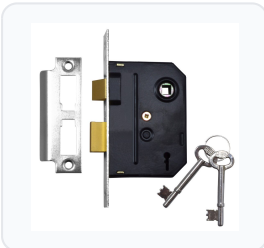

UNION 2295 2 Lever Sashlock

2 Lever · Union · 12 variants

PRICING

From £28.86 ex VAT

£34.63 inc VAT

12 variants available

VAT 20.00%

Range: £28.86 - £50.36 ex VAT

Product Imagery

Specification Summary

Brand Union

Product type 2 Lever

Product Description

The UNION 2295 2 Lever Mortise Sashlock is a reliable, low-security locking solution designed specifically for internal wooden doors hinged on either the left or right. It is ideal for residential applications, such as bedroom doors, where basic privacy and security are required.

This versatile sashlock features a reversible latch bolt, allowing for easy handing adjustments on-site. It is engineered with a two-way action follower, making it perfectly suited for use with lightweight door knobs or sprung lever handles. Additionally, it is EN1634-1 approved for use on 60-minute timber fire doors, providing peace of mind and enhanced safety.

Image	Part Number	Ex VAT	Inc VAT	Attributes / Specs
	3827	£34.56	£41.47	<p> Backset: 57mm Barcode: 5011802005914 Boxed Quantity: 10 Brand: Union Case Depth: 75mm Case Finish: Black Case Height: 102mm Centres: 57mm Cylinder System: Union 2 Lever Differs: 20 Finish: Polished Brass Follower: 8mm (Two Way Action) Forend Finish: Polished Brass Forend Length: 152mm Forend Width: 22mm Handed: Reversible Key Cutting: In-House Keyed: Keyed To Differ Keying - KA: Stocked Keys Supplied: 2 Manufacturer Reference: 2295 Mechanism: 2 Lever Pack Quantity: 1 Packaging: Bagged Weight: 360g </p>