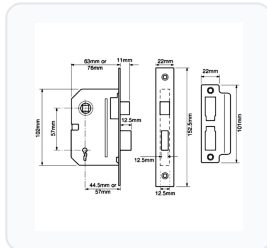

Product Imagery

Specification Summary

Brand Union

Product type 2 Lever

Product Description

The UNION 2295 2 Lever Mortise Sashlock is a reliable, low-security locking solution designed specifically for internal wooden doors hinged on either the left or right. It is ideal for residential applications, such as bedroom doors, where basic privacy and security are required.