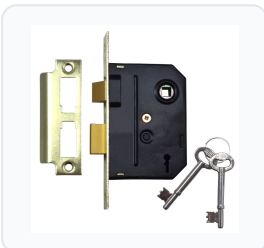

UNION 2295 2 Lever Sashlock

2 Lever · Union · 12 variants

PRICING

From £28.86 ex VAT

£34.63 inc VAT

12 variants available

VAT 20.00%

Range: £28.86 - £50.36 ex VAT

Product Imagery

Specification Summary

Brand Union

Product type 2 Lever

Product Description

The UNION 2295 2 Lever Mortise Sashlock is a reliable, low-security locking solution designed specifically for internal wooden doors hinged on either the left or right. It is ideal for residential applications, such as bedroom doors, where basic privacy and security are required.

This versatile sashlock features a reversible latch bolt, allowing for easy handing adjustments on-site. It is engineered with a two-way action follower, making it perfectly suited for use with lightweight door knobs or sprung lever handles. Additionally, it is EN1634-1 approved for use on 60-minute timber fire doors, providing peace of mind and enhanced safety.

Image	Part Number	Ex VAT	Inc VAT	Attributes / Specs
	3827	£34.56	£41.47	<p> Backset: 57mm Barcode: 5011802005914 Boxed Quantity: 10 Brand: Union Case Depth: 75mm Case Finish: Black Case Height: 102mm Centres: 57mm Cylinder System: Union 2 Lever Differs: 20 Finish: Polished Brass Follower: 8mm (Two Way Action) Forend Finish: Polished Brass Forend Length: 152mm Forend Width: 22mm Handed: Reversible Key Cutting: In-House Keyed: Keyed To Differ Keying - KA: Stocked Keys Supplied: 2 Manufacturer Reference: 2295 Mechanism: 2 Lever Pack Quantity: 1 Packaging: Bagged Weight: 360g </p>