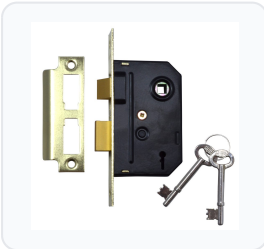

UNION 2295 2 Lever Sashlock

2 Lever · Union · 12 variants

PRICING

From £28.86 ex VAT

£34.63 inc VAT

12 variants available

VAT 20.00%

Range: £28.86 - £50.36 ex VAT

Product Imagery

Specification Summary

Brand Union

Product type 2 Lever

Product Description

The UNION 2295 2 Lever Mortise Sashlock is a reliable, low-security locking solution designed specifically for internal wooden doors hinged on either the left or right. It is ideal for residential applications, such as bedroom doors, where basic privacy and security are required.

This versatile sashlock features a reversible latch bolt, allowing for easy handing adjustments on-site. It is engineered with a two-way action follower, making it perfectly suited for use with lightweight door knobs or sprung lever handles. Additionally, it is EN1634-1 approved for use on 60-minute timber fire doors, providing peace of mind and enhanced safety.

Image	Part Number	Ex VAT	Inc VAT	Attributes / Specs
	3827	£34.56	£41.47	<p> Backset: 57mm Barcode: 5011802005914 Boxed Quantity: 10 Brand: Union Case Depth: 75mm Case Finish: Black Case Height: 102mm Centres: 57mm Cylinder System: Union 2 Lever Differs: 20 Finish: Polished Brass Follower: 8mm (Two Way Action) Forend Finish: Polished Brass Forend Length: 152mm Forend Width: 22mm Handed: Reversible Key Cutting: In-House Keyed: Keyed To Differ Keying - KA: Stocked Keys Supplied: 2 Manufacturer Reference: 2295 Mechanism: 2 Lever Pack Quantity: 1 Packaging: Bagged Weight: 360g </p>