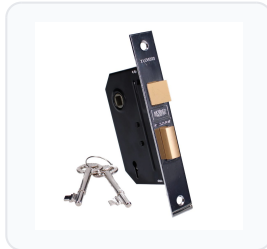

UNION 2295 2 Lever Sashlock

2 Lever · Union · 12 variants

PRICING

From £28.86 ex VAT

£34.63 inc VAT

12 variants available

VAT 20.00%

Range: £28.86 - £50.36 ex VAT

Product Imagery

Specification Summary

Brand Union

Product type 2 Lever

Product Description

The UNION 2295 2 Lever Mortise Sashlock is a reliable, low-security locking solution designed specifically for internal wooden doors hinged on either the left or right. It is ideal for residential applications, such as bedroom doors, where basic privacy and security are required.

This versatile sashlock features a reversible latch bolt, allowing for easy handing adjustments on-site. It is engineered with a two-way action follower, making it perfectly suited for use with lightweight door knobs or sprung lever handles. Additionally, it is EN1634-1 approved for use on 60-minute timber fire doors, providing peace of mind and enhanced safety.

Image	Part Number	Ex VAT	Inc VAT	Attributes / Specs
	3827	£34.56	£41.47	<p> Backset: 57mm Barcode: 5011802005914 Boxed Quantity: 10 Brand: Union Case Depth: 75mm Case Finish: Black Case Height: 102mm Centres: 57mm Cylinder System: Union 2 Lever Differs: 20 Finish: Polished Brass Follower: 8mm (Two Way Action) Forend Finish: Polished Brass Forend Length: 152mm Forend Width: 22mm Handed: Reversible Key Cutting: In-House Keyed: Keyed To Differ Keying - KA: Stocked Keys Supplied: 2 Manufacturer Reference: 2295 Mechanism: 2 Lever Pack Quantity: 1 Packaging: Bagged Weight: 360g </p>