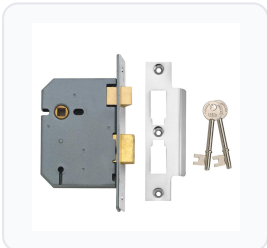

UNION 2277 3 Lever Sashlock

3 Lever · Union · 14 variants

PRICING

From £39.50 ex VAT

£47.40 inc VAT

14 variants available

VAT 20.00%

Range: £39.50 - £94.67 ex VAT

Product Imagery

Specification Summary

Brand	Union
Product type	3 Lever

Product Description

The UNION 2277 3 Lever Sashlock is a highly reliable and popular choice for internal timber doors. Designed for doors up to 54mm thick, this mortice sashlock features a reversible latch bolt, making it suitable for both left and right-handed doors. It is pierced to accept bolt-through door furniture and is suitable for use with unsprung lever handles.

This versatile sashlock is available in multiple backset sizes (44mm, 57mm, and 82mm), case depths (64mm, 75mm, and 100mm), and finishes - including Satin Chrome and Polished Lacquered Brass - to suit your specific door requirements. It can also be supplied as Keyed to Differ or Keyed Alike (which can be keyed alike with UNION 2077, 2177, 2157, and 2477 locks). Please choose your preferred backset, finish, and keying options from the selections below.

Technical Specifications

- **Brand:** UNION
- **Mechanism:** 3 Lever
- **Backset:** 44mm, 57mm, or 82mm (please select from the options below)
- **Case Depth:** 64mm, 75mm, or 100mm (please select from the options below)
- **Centres:** 57mm
- **Follower:** 8mm (one-way action)
- **Forend Dimensions:** 152mm (Length) x 25mm (Width)
- **Finishes:** Satin Chrome or Polished Lacquered Brass (please select from the options below)
- **Keying:** Keyed to Differ or Keyed Alike (please select from the options below)
- **Keys Supplied:** 2 keys
- **Handing:** Reversible
- **Fire Rating:** EN 1634-1 approved for 60-minute timber fire doors