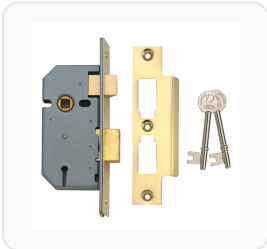

UNION 2277 3 Lever Sashlock

3 Lever · Union · 14 variants

PRICING

From £39.50 ex VAT

£47.40 inc VAT

14 variants available

VAT 20.00%

Range: £39.50 - £94.67 ex VAT

Product Imagery

Specification Summary

Brand	Union
Product type	3 Lever

Product Description

The UNION 2277 3 Lever Sashlock is a highly reliable and popular choice for internal timber doors. Designed for doors up to 54mm thick, this mortice sashlock features a reversible latch bolt, making it suitable for both left and right-handed doors. It is pierced to accept bolt-through door furniture and is suitable for use with unsprung lever handles.

This versatile sashlock is available in multiple backset sizes (44mm, 57mm, and 82mm), case depths (64mm, 75mm, and 100mm), and finishes - including Satin Chrome and Polished Lacquered Brass - to suit your specific door requirements. It can also be supplied as Keyed to Differ or Keyed Alike (which can be keyed alike with UNION 2077, 2177, 2157, and 2477 locks). Please choose your preferred backset, finish, and keying options from the selections below.

Technical Specifications

- **Brand:** UNION
- **Mechanism:** 3 Lever
- **Backset:** 44mm, 57mm, or 82mm (please select from the options below)
- **Case Depth:** 64mm, 75mm, or 100mm (please select from the options below)
- **Centres:** 57mm
- **Follower:** 8mm (one-way action)
- **Forend Dimensions:** 152mm (Length) x 25mm (Width)
- **Finishes:** Satin Chrome or Polished Lacquered Brass (please select from the options below)
- **Keying:** Keyed to Differ or Keyed Alike (please select from the options below)
- **Keys Supplied:** 2 keys
- **Handing:** Reversible
- **Fire Rating:** EN 1634-1 approved for 60-minute timber fire doors