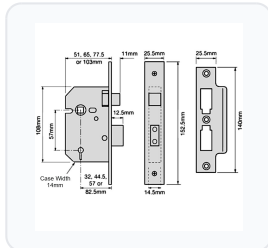

Product Imagery

Specification Summary

Brand	Union
Product type	3 Lever

Product Description

The UNION 2277 3 Lever Sashlock is a highly reliable and popular choice for internal timber doors. Designed for doors up to 54mm thick, this mortice sashlock features a reversible latch bolt, making it suitable for both left and right-handed doors. It is pierced to accept bolt-through door furniture and is suitable for use with unsprung lever handles.

Image	Part Number	Ex VAT	Inc VAT	Attributes / Specs
	3882	£39.50	£47.40	<p> Backset: 44mm Barcode: 5011802005730 Boxed Quantity: 10 Brand: Union Case Depth: 64mm Case Finish: Silver Case Height: 108mm Case Width: 14mm Centres: 57mm Cylinder System: Union 3 Lever Differs: 100 Finish: Satin Chrome Follower: 8mm (One Way Action) Forend Finish: Satin Chrome Forend Length: 152mm Forend Width: 25mm Handed: Reversible Key Cutting: In-House Keyed: Keyed To Differ Keying - KA: Stocked & In-House Keys Supplied: 2 Manufacturer Reference: 2277 Mechanism: 3 Lever Pack Quantity: 1 Packaging: Bagged Weight: 520g </p>

Image	Part Number	Ex VAT	Inc VAT	Attributes / Specs
	3885	£39.50	£47.40	<p> Backset: 57mm Barcode: 5011802005747 Boxed Quantity: 10 Brand: Union Case Depth: 75mm Case Finish: Silver Case Height: 108mm Case Width: 14mm Centres: 57mm Cylinder System: Union 3 Lever Differs: 100 Finish: Satin Chrome Follower: 8mm (One Way Action) Forend Finish: Satin Chrome Forend Length: 152mm Forend Width: 25mm Handed: Reversible Key Cutting: In-House Keyed: Keyed To Differ Keying - KA: Stocked & In-House Keys Supplied: 2 Manufacturer Reference: 2277 Mechanism: 3 Lever Pack Quantity: 1 Packaging: Bagged Weight: 600g </p>