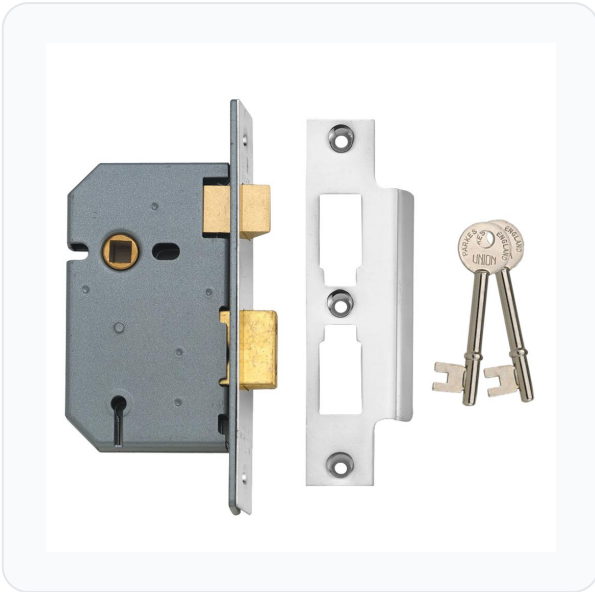

UNION 2277 3 Lever Sashlock

3 Lever · Union · 14 variants

PRICING

From £39.50 ex VAT

£47.40 inc VAT

14 variants available

VAT 20.00%

Range: £39.50 - £94.67 ex VAT

Product Imagery

Specification Summary

Brand	Union
Product type	3 Lever

Product Description

The UNION 2277 3 Lever Sashlock is a highly reliable and popular choice for internal timber doors. Designed for doors up to 54mm thick, this mortice sashlock features a reversible latch bolt, making it suitable for both left and right-handed doors. It is pierced to accept bolt-through door furniture and is suitable for use with unsprung lever handles.

This versatile sashlock is available in multiple backset sizes (44mm, 57mm, and 82mm), case depths (64mm, 75mm, and 100mm), and finishes - including Satin Chrome and Polished Lacquered Brass - to suit your specific door requirements. It can also be supplied as Keyed to Differ or Keyed Alike (which can be keyed alike with UNION 2077, 2177, 2157, and 2477 locks). Please choose your preferred backset, finish, and keying options from the selections below.

Technical Specifications

- **Brand:** UNION
- **Mechanism:** 3 Lever
- **Backset:** 44mm, 57mm, or 82mm (please select from the options below)
- **Case Depth:** 64mm, 75mm, or 100mm (please select from the options below)
- **Centres:** 57mm
- **Follower:** 8mm (one-way action)
- **Forend Dimensions:** 152mm (Length) x 25mm (Width)
- **Finishes:** Satin Chrome or Polished Lacquered Brass (please select from the options below)
- **Keying:** Keyed to Differ or Keyed Alike (please select from the options below)
- **Keys Supplied:** 2 keys
- **Handing:** Reversible
- **Fire Rating:** EN 1634-1 approved for 60-minute timber fire doors