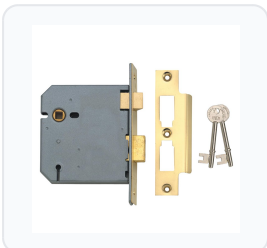

UNION 2277 3 Lever Sashlock

3 Lever · Union · 14 variants

PRICING

From £39.50 ex VAT

£47.40 inc VAT

14 variants available

VAT 20.00%

Range: £39.50 - £94.67 ex VAT

Product Imagery

Specification Summary

Brand	Union
Product type	3 Lever

Product Description

The UNION 2277 3 Lever Sashlock is a highly reliable and popular choice for internal timber doors. Designed for doors up to 54mm thick, this mortice sashlock features a reversible latch bolt, making it suitable for both left and right-handed doors. It is pierced to accept bolt-through door furniture and is suitable for use with unsprung lever handles.

This versatile sashlock is available in multiple backset sizes (44mm, 57mm, and 82mm), case depths (64mm, 75mm, and 100mm), and finishes - including Satin Chrome and Polished Lacquered Brass - to suit your specific door requirements. It can also be supplied as Keyed to Differ or Keyed Alike (which can be keyed alike with UNION 2077, 2177, 2157, and 2477 locks). Please choose your preferred backset, finish, and keying options from the selections below.

Image	Part Number	Ex VAT	Inc VAT	Attributes / Specs
	3891	£39.50	£47.40	<p> Backset: 57mm Barcode: 5011802005709 Boxed Quantity: 10 Brand: Union Case Depth: 75mm Case Finish: Silver Case Height: 108mm Case Width: 14mm Centres: 57mm Cylinder System: Union 3 Lever Differs: 100 Finish: Polished Lacquered Brass Follower: 8mm (One Way Action) Forend Finish: Polished Lacquered Brass Forend Length: 152mm Forend Width: 25mm Handed: Reversible Key Cutting: In-House Keyed: Keyed To Differ Keying - KA: Stocked & In-House Keys Supplied: 2 Manufacturer Reference: 2277 Mechanism: 3 Lever Pack Quantity: 1 Packaging: Bagged Weight: 600g </p>