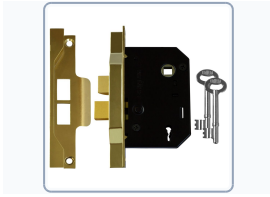

Image

Part Number

Ex VAT

Inc VAT

Attributes / Specs

L246

£66.66

£79.99

Backset: 57mm
Barcode: 5011802005273
Boxed Quantity: 10
Brand: Union
Case Depth: 78mm
Case Finish: Black
Case Height: 102mm
Centres: 57mm
Differs: 20
Finish: Electro Brass
Follower: 8mm
Forend Finish: Electro Brass
Forend Length: 152mm
Forend Width: 22mm
Handed: Reversible
Keyed: Keyed To Differ
Keying - KA: Special Order
Keys Supplied: 2
Manufacturer Reference: 2242
Mechanism: 2 Lever
Pack Quantity: 1
Packaging: Bagged
Weight: 360g