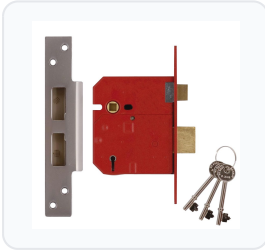

UNION 2234E BS 5 Lever Sashlock

5 Lever BS04 · Union · 10 variants

PRICING

From £58.60 ex VAT

£70.32 inc VAT

10 variants available

VAT 20.00%

Range: £58.60 - £112.62 ex VAT

Product Imagery

Specification Summary

Brand	Union
Product type	5 Lever BS04

Product Description

The UNION 2234E BS 5 Lever Sashlock is a high-security mortice lock designed to provide exceptional protection for external timber doors. Fully compliant with British Standard BS EN 3621 and approved by the police-led Secured by Design initiative, this sashlock is highly recommended by insurance companies. It features a robust 20mm deadbolt with hardened steel rollers to resist hacksawing, alongside advanced anti-pick, anti-drill, and anti-saw

protection.

Designed for versatility, the lock is non-handed with a reversible latchbolt, making it suitable for both left and right-hinged doors up to 54mm thick. It is pierced to accept bolt-through door furniture and is suitable for use with unsprung lever handles. The lock is supplied complete with a matching security box striking plate and three keys.

Image	Part Number	Ex VAT	Inc VAT	Attributes / Specs
	L12484	£108.57	£130.28	<p> Backset: 45mm Barcode: 5055120653297 Bolt Throw: 20mm Brand: Union Case Depth: 67mm Case Height: 111mm Centres: 57mm Cylinder System: Union BS 5 Lever Finish: Polished Lacquered Brass Forend Finish: Polished Lacquered Brass Forend Length: 177mm Forend Width: 25mm Guarantee: 10 Year Key Cutting: In-House Keyed: Keyed Alike Keying - KA: Stocked & In-House Keys Supplied: 3 Manufacturer Reference: 2234E Mechanism: 5 Lever BS Notes: Keyed Alike - Sets of 6 And Secured by Design Pack Quantity: 1 Packaging: Boxed Spindle: 8mm Standards: BS EN 3621 Weight: 920g </p>