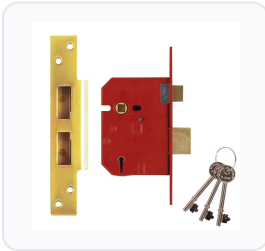

UNION 2234E BS 5 Lever Sashlock

5 Lever BS04 · Union · 10 variants

PRICING

From £58.60 ex VAT

£70.32 inc VAT

10 variants available

VAT 20.00%

Range: £58.60 - £112.62 ex VAT

Product Imagery

Specification Summary

Brand	Union
Product type	5 Lever BS04

Product Description

The UNION 2234E BS 5 Lever Sashlock is a high-security mortice lock designed to provide exceptional protection for external timber doors. Fully compliant with British Standard BS EN 3621 and approved by the police-led Secured by Design initiative, this sashlock is highly recommended by insurance companies. It features a robust 20mm deadbolt with hardened steel rollers to resist hacksawing, alongside advanced anti-pick, anti-drill, and anti-saw

protection.

Designed for versatility, the lock is non-handed with a reversible latchbolt, making it suitable for both left and right-hinged doors up to 54mm thick. It is pierced to accept bolt-through door furniture and is suitable for use with unsprung lever handles. The lock is supplied complete with a matching security box striking plate and three keys.

Image	Part Number	Ex VAT	Inc VAT	Attributes / Specs
	L12481	£58.60	£70.32	<p> Backset: 57.5mm Barcode: 5011802036185 Bolt Throw: 20mm Brand: Union Case Depth: 80mm Case Height: 111mm Centres: 57mm Cylinder System: Union BS 5 Lever Finish: Satin Chrome Forend Finish: Satin Chrome Forend Length: 177mm Forend Width: 25mm Guarantee: 10 Year Key Cutting: In-House Keyed: Keyed To Differ Keying - KA: Stocked & In-House Keys Supplied: 3 Manufacturer Reference: 2234E Mechanism: 5 Lever BS Notes: Secured by Design Pack Quantity: 1 Packaging: Boxed Spindle: 8mm Standards: BS EN 3621 Weight: 1Kg </p>