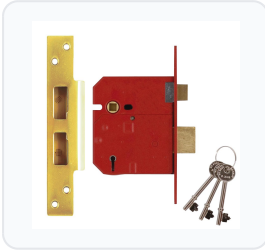

UNION 2234E BS 5 Lever Sashlock

5 Lever BS04 · Union · 10 variants

PRICING

From £58.60 ex VAT

£70.32 inc VAT

10 variants available

VAT 20.00%

Range: £58.60 - £112.62 ex VAT

Product Imagery

Specification Summary

Brand	Union
Product type	5 Lever BS04

Product Description

The UNION 2234E BS 5 Lever Sashlock is a high-security mortice lock designed to provide exceptional protection for external timber doors. Fully compliant with British Standard BS EN 3621 and approved by the police-led Secured by Design initiative, this sashlock is highly recommended by insurance companies. It features a robust 20mm deadbolt with hardened steel rollers to resist hacksawing, alongside advanced anti-pick, anti-drill, and anti-saw

protection.

Designed for versatility, the lock is non-handed with a reversible latchbolt, making it suitable for both left and right-hinged doors up to 54mm thick. It is pierced to accept bolt-through door furniture and is suitable for use with unsprung lever handles. The lock is supplied complete with a matching security box striking plate and three keys.

Image	Part Number	Ex VAT	Inc VAT	Attributes / Specs
	L12484	£108.57	£130.28	<p> Backset: 45mm Barcode: 5055120653297 Bolt Throw: 20mm Brand: Union Case Depth: 67mm Case Height: 111mm Centres: 57mm Cylinder System: Union BS 5 Lever Finish: Polished Lacquered Brass Forend Finish: Polished Lacquered Brass Forend Length: 177mm Forend Width: 25mm Guarantee: 10 Year Key Cutting: In-House Keyed: Keyed Alike Keying - KA: Stocked & In-House Keys Supplied: 3 Manufacturer Reference: 2234E Mechanism: 5 Lever BS Notes: Keyed Alike - Sets of 6 And Secured by Design Pack Quantity: 1 Packaging: Boxed Spindle: 8mm Standards: BS EN 3621 Weight: 920g </p>