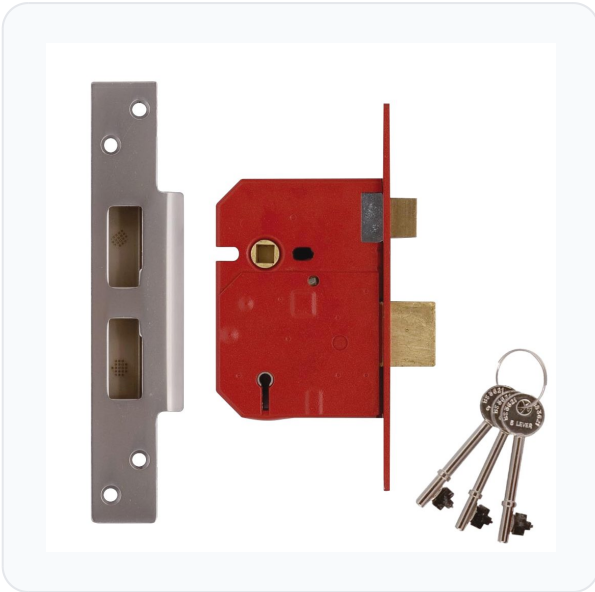

UNION 2234E BS 5 Lever Sashlock

5 Lever BS04 · Union · 10 variants

PRICING

From £58.60 ex VAT

£70.32 inc VAT

10 variants available

VAT 20.00%

Range: £58.60 - £112.62 ex VAT

Product Imagery

Specification Summary

Brand	Union
Product type	5 Lever BS04

Product Description

The UNION 2234E BS 5 Lever Sashlock is a high-security mortice lock designed to provide exceptional protection for external timber doors. Fully compliant with British Standard BS EN 3621 and approved by the police-led Secured by Design initiative, this sashlock is highly recommended by insurance companies. It features a robust 20mm deadbolt with hardened steel rollers to resist hacksawing, alongside advanced anti-pick, anti-drill, and anti-saw

protection.

Designed for versatility, the lock is non-handed with a reversible latchbolt, making it suitable for both left and right-hinged doors up to 54mm thick. It is pierced to accept bolt-through door furniture and is suitable for use with unsprung lever handles. The lock is supplied complete with a matching security box striking plate and three keys.

Image	Part Number	Ex VAT	Inc VAT	Attributes / Specs
	L12468	£88.53	£106.24	<p> Backset: 45mm Barcode: 5011802036086 Bolt Throw: 20mm Brand: Union Case Depth: 67mm Case Height: 111mm Centres: 57mm Cylinder System: Union BS 5 Lever Finish: Satin Chrome Forend Finish: Satin Chrome Forend Length: 177mm Forend Width: 25mm Guarantee: 10 Year Key Cutting: In-House Keyed: Keyed To Differ Keying - KA: Stocked & In-House Keys Supplied: 3 Manufacturer Reference: Y2234E Mechanism: 5 Lever BS Notes: Secured by Design Pack Quantity: 1 Packaging: Visi Spindle: 8mm Standards: BS EN 3621 Weight: 950g </p>