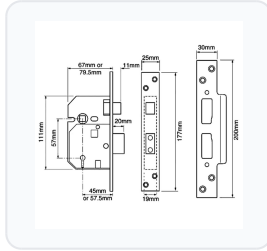

Product Imagery

Specification Summary

Brand	Union
Product type	5 Lever BS04

Product Description

The UNION 2234E BS 5 Lever Sashlock is a high-security mortice lock designed to provide exceptional protection for external timber doors. Fully compliant with British Standard BS EN 3621 and approved by the police-led Secured by Design initiative, this sashlock is highly recommended by insurance companies. It features a robust 20mm deadbolt with hardened steel rollers to resist hacksawing, alongside advanced anti-pick, anti-drill, and anti-saw