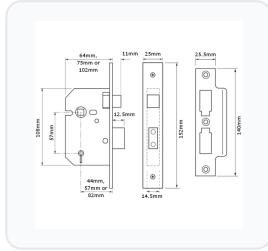

Product Imagery

Specification Summary

Brand	Union
Product type	Bathroom

Product Description

The UNION 2226 Mortise Bathroom Lock is a premium-quality, reliable locking solution designed specifically for timber doors requiring turn and emergency release functions. Suitable for doors hinged on either the left or right, this lock provides both privacy and peace of mind in domestic or commercial bathroom settings.