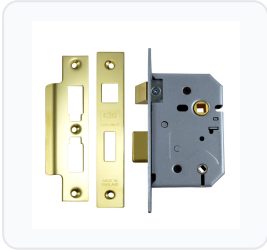

# UNION 2226 Mortice Bathroom Lock

Bathroom · Union · 6 variants

PRICING

**From £35.72 ex VAT**

£42.86 inc VAT

6 variants available

VAT 20.00%

Range: £35.72 - £49.58 ex VAT

**Product Imagery**

**Specification Summary**

Brand	Union
Product type	Bathroom

**Product Description**

The UNION 2226 Mortise Bathroom Lock is a premium-quality, reliable locking solution designed specifically for timber doors requiring turn and emergency release functions. Suitable for doors hinged on either the left or right, this lock provides both privacy and peace of mind in domestic or commercial bathroom settings.

Engineered for versatility, the lock features a reversible latch bolt to accommodate different door handings and is pierced to accept bolt-through door furniture. It is fully compatible with unsprung lever handles, ensuring smooth and dependable operation.

## Technical Specifications

- **Brand:** Union
- **Manufacturer Reference:** 2226
- **Case Depth:** 64mm, 76mm, or 102mm (please select below)
- **Backset:** 44mm, 57mm, or 82mm (please select below)
- **Centres:** 57mm
- **Follower:** 8mm (Latch) & 5mm (Dead)
- **Spindle:** 5mm & 8mm
- **Bolt Throw:** 12.5mm
- **Case Height:** 108mm
- **Forend Dimensions:** 152mm (Length) x 25mm (Width)
- **Finishes:** Polished Lacquered Brass or Satin Chrome (please select below)