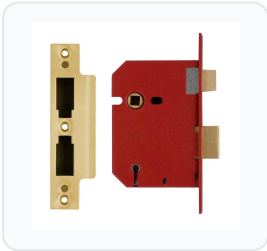

UNION 2201 5 Lever Sashlock

5 Lever · Union · 12 variants

PRICING

From £34.98 ex VAT

£41.98 inc VAT

12 variants available

VAT 20.00%

Range: £34.98 - £48.04 ex VAT

Product Imagery

Specification Summary

Brand Union

Product type 5 Lever

Product Description

The UNION 2201 5 Lever Sashlock is a highly reliable, medium-security mortise lock designed for timber doors where British Standard (BS 3621) insurance compliance is not required. It is ideal for internal doors or low-risk external doors up to 54mm thick, offering a robust locking mechanism operated by key from either side, alongside a latch bolt operated by lever handles.

This versatile sashlock features a reversible latch bolt, making it easily adaptable for both left and right-hand hung doors. For added security, it is supplied with a security box striking plate. It is also fire-tested to EN1634-1, making it fully certified for use on 60-minute timber fire doors (FD60).

Technical Specifications

- **Brand:** UNION
- **Mechanism:** 5 Lever
- **Case Depth:** 64mm or 75mm (please choose from the options below)
- **Backset:** 44mm or 57mm (please choose from the options below)
- **Centres:** 57mm
- **Case Height:** 108mm
- **Forend Dimensions:** 152mm (L) x 25mm (W)
- **Follower:** 8mm (one-way action)
- **Door Thickness:** Suitable for doors up to 54mm thick
- **Handing:** Reversible latch bolt
- **Keying Options:** Keyed to Differ or Keyed Alike (please choose from the options below)
- **Keys Supplied:** 2 keys per lock
- **Fire Rating:** EN1634-1 approved for 60-minute timber fire doors (FD60)