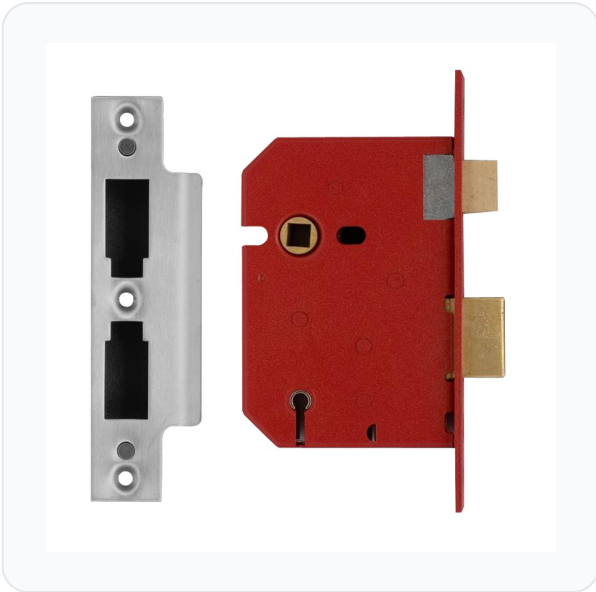

Product Imagery

Specification Summary

Brand Union

Product type 5 Lever

Product Description

The UNION 2201 5 Lever Sashlock is a highly reliable, medium-security mortise lock designed for timber doors where British Standard (BS 3621) insurance compliance is not required. It is ideal for internal doors or low-risk external doors up to 54mm thick, offering a robust locking mechanism operated by key from either side, alongside a latch bolt operated by lever handles.

This versatile sashlock features a reversible latch bolt, making it easily adaptable for both left and right-hand hung doors. For added security, it is supplied with a security box striking plate. It is also fire-tested to EN1634-1, making it fully certified for use on 60-minute timber fire doors (FD60).

Technical Specifications

- **Brand:** UNION
- **Mechanism:** 5 Lever
- **Case Depth:** 64mm or 75mm (please choose from the options below)
- **Backset:** 44mm or 57mm (please choose from the options below)
- **Centres:** 57mm
- **Case Height:** 108mm
- **Forend Dimensions:** 152mm (L) x 25mm (W)
- **Follower:** 8mm (one-way action)
- **Door Thickness:** Suitable for doors up to 54mm thick
- **Handing:** Reversible latch bolt
- **Keying Options:** Keyed to Differ or Keyed Alike (please choose from the options below)
- **Keys Supplied:** 2 keys per lock
- **Fire Rating:** EN1634-1 approved for 60-minute timber fire doors (FD60)

Image	Part Number	Ex VAT	Inc VAT	Attributes / Specs
	3238	£48.04	£57.65	<p> Backset: 44mm Barcode: 5011802004955 Boxed Quantity: 20 Brand: Union Case Depth: 64mm Case Finish: Red Case Height: 108mm Centres: 57mm Cylinder System: Union 5 Lever Differs: 600 Finish: Satin Chrome Follower: 8mm (One Way Action) Forend Finish: Satin Chrome Forend Length: 152mm Forend Width: 25mm Handed: Reversible Key Cutting: In-House Keyed: Keyed To Differ Keying - KA: Stocked & In-House Keys Supplied: 2 Manufacturer Reference: 2201 Mechanism: 5 Lever Pack Quantity: 1 Packaging: Boxed Weight: 620g </p>