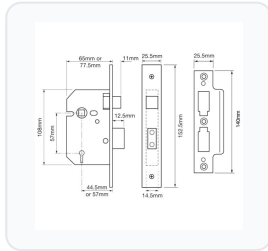

Product Imagery

Specification Summary

Brand Union

Product type 5 Lever

Product Description

The UNION 2201 5 Lever Sashlock is a highly reliable, medium-security mortise lock designed for timber doors where British Standard (BS 3621) insurance compliance is not required. It is ideal for internal doors or low-risk external doors up to 54mm thick, offering a robust locking mechanism operated by key from either side, alongside a latch bolt operated by lever handles.