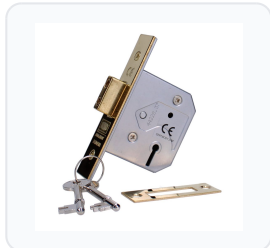

# UNION 2177 3 Lever Deadlock

3 Lever · Union · 11 variants

PRICING

**From £32.50 ex VAT**

£39.00 inc VAT

11 variants available

VAT 20.00%

Range: £32.50 - £67.56 ex VAT

**Product Imagery**

**Specification Summary**

Brand Union

Product type 3 Lever

**Product Description**

The UNION 2177 3 Lever Deadlock is a highly dependable mortice lock designed for internal timber doors and medium-security applications. Suitable for doors up to 54mm thick, this versatile deadlock can be installed on doors hinged on either the left or right, offering flexible security where you need it most.

For added security, the lock features a solid brass bolt reinforced with hardened steel rollers to resist sawing attempts. It is also EN1634-1 approved for use on 60-minute timber fire doors, making it an excellent choice for both domestic and commercial environments.

## Technical Specifications

- **Brand:** UNION
- **Mechanism:** 3 Lever
- **Backset:** 44mm or 57mm (please choose from the options below)
- **Case Depth:** 64mm or 75mm (please choose from the options below)
- **Case Height:** 70mm or 108mm (please choose from the options below)
- **Finish:** Polished Lacquered Brass or Satin Chrome (please choose from the options below)
- **Keying:** Keyed to Differ or Keyed Alike (please choose from the options below)
- **Keys Supplied:** 2
- **Suitable Door Thickness:** Up to 54mm
- **Fire Rating:** EN1634-1 (approved for 60-minute timber fire doors)
- **Weight:** 350g to 430g (depending on variant selected)