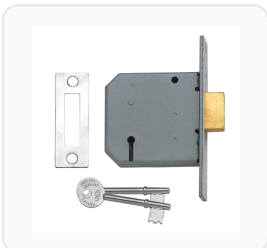

# UNION 2177 3 Lever Deadlock

3 Lever · Union · 11 variants

PRICING

**From £32.50 ex VAT**

£39.00 inc VAT

11 variants available

VAT 20.00%

Range: £32.50 - £67.56 ex VAT

**Product Imagery**

**Specification Summary**

Brand Union

Product type 3 Lever

**Product Description**

The UNION 2177 3 Lever Deadlock is a highly dependable mortice lock designed for internal timber doors and medium-security applications. Suitable for doors up to 54mm thick, this versatile deadlock can be installed on doors hinged on either the left or right, offering flexible security where you need it most.

For added security, the lock features a solid brass bolt reinforced with hardened steel rollers to resist sawing attempts. It is also EN1634-1 approved for use on 60-minute timber fire doors, making it an excellent choice for both domestic and commercial environments.

## Technical Specifications

- **Brand:** UNION
- **Mechanism:** 3 Lever
- **Backset:** 44mm or 57mm (please choose from the options below)
- **Case Depth:** 64mm or 75mm (please choose from the options below)
- **Case Height:** 70mm or 108mm (please choose from the options below)
- **Finish:** Polished Lacquered Brass or Satin Chrome (please choose from the options below)
- **Keying:** Keyed to Differ or Keyed Alike (please choose from the options below)
- **Keys Supplied:** 2
- **Suitable Door Thickness:** Up to 54mm
- **Fire Rating:** EN1634-1 (approved for 60-minute timber fire doors)
- **Weight:** 350g to 430g (depending on variant selected)