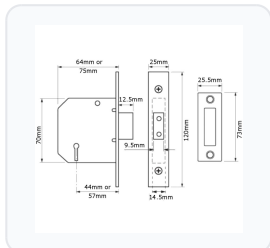

**Product Imagery**

**Specification Summary**

Brand Union

Product type 3 Lever

**Product Description**

The UNION 2177 3 Lever Deadlock is a highly dependable mortice lock designed for internal timber doors and medium-security applications. Suitable for doors up to 54mm thick, this versatile deadlock can be installed on doors hinged on either the left or right, offering flexible security where you need it most.

## Technical Specifications

- **Brand:** UNION
- **Mechanism:** 3 Lever
- **Backset:** 44mm or 57mm (please choose from the options below)
- **Case Depth:** 64mm or 75mm (please choose from the options below)
- **Case Height:** 70mm or 108mm (please choose from the options below)
- **Finish:** Polished Lacquered Brass or Satin Chrome (please choose from the options below)
- **Keying:** Keyed to Differ or Keyed Alike (please choose from the options below)
- **Keys Supplied:** 2
- **Suitable Door Thickness:** Up to 54mm
- **Fire Rating:** EN1634-1 (approved for 60-minute timber fire doors)
- **Weight:** 350g to 430g (depending on variant selected)

Image	Part Number	Ex VAT	Inc VAT	Attributes / Specs
	L3835	£65.21	£78.25	<p> <b>Backset:</b> 57mm  <b>Barcode:</b> 5055120651521  <b>Boxed Quantity:</b> 10  <b>Brand:</b> Union  <b>Case Depth:</b> 75mm  <b>Case Finish:</b> Silver  <b>Case Height:</b> 108mm  <b>Cylinder System:</b> Union 3 Lever  <b>Differs:</b> 100  <b>Finish:</b> Polished Lacquered Brass  <b>Forend Finish:</b> Polished Lacquered Brass  <b>Forend Length:</b> 120mm  <b>Forend Width:</b> 25mm  <b>Key Cutting:</b> In-House  <b>Keyed:</b> Keyed Alike  <b>Keying - KA:</b> Stocked &amp; In-House  <b>Keys Supplied:</b> 2  <b>Manufacturer Reference:</b> 2177  <b>Mechanism:</b> 3 Lever  <b>Notes:</b> Keyed Alike - M101M  <b>Pack Quantity:</b> 1  <b>Packaging:</b> Bagged  <b>Weight:</b> 400g         </p>