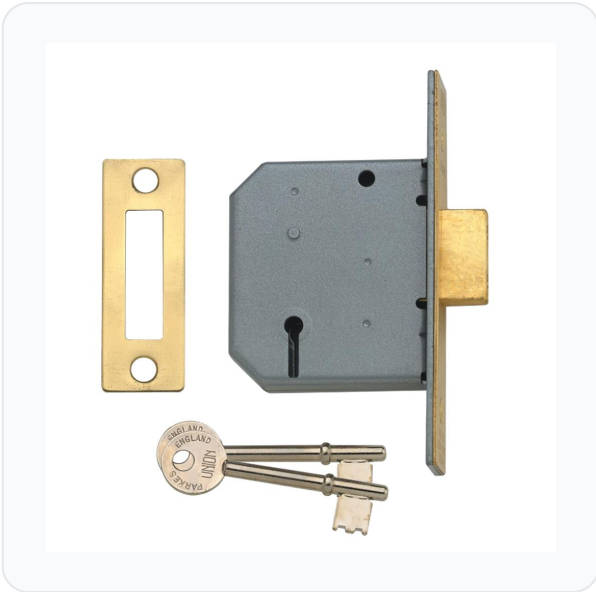

# UNION 2177 3 Lever Deadlock

3 Lever · Union · 11 variants

PRICING

**From £32.50 ex VAT**

£39.00 inc VAT

11 variants available

VAT 20.00%

Range: £32.50 - £67.56 ex VAT

**Product Imagery**

**Specification Summary**

Brand Union

Product type 3 Lever

**Product Description**

The UNION 2177 3 Lever Deadlock is a highly dependable mortice lock designed for internal timber doors and medium-security applications. Suitable for doors up to 54mm thick, this versatile deadlock can be installed on doors hinged on either the left or right, offering flexible security where you need it most.

For added security, the lock features a solid brass bolt reinforced with hardened steel rollers to resist sawing attempts. It is also EN1634-1 approved for use on 60-minute timber fire doors, making it an excellent choice for both domestic and commercial environments.

## Technical Specifications

- **Brand:** UNION
- **Mechanism:** 3 Lever
- **Backset:** 44mm or 57mm (please choose from the options below)
- **Case Depth:** 64mm or 75mm (please choose from the options below)
- **Case Height:** 70mm or 108mm (please choose from the options below)
- **Finish:** Polished Lacquered Brass or Satin Chrome (please choose from the options below)
- **Keying:** Keyed to Differ or Keyed Alike (please choose from the options below)
- **Keys Supplied:** 2
- **Suitable Door Thickness:** Up to 54mm
- **Fire Rating:** EN1634-1 (approved for 60-minute timber fire doors)
- **Weight:** 350g to 430g (depending on variant selected)