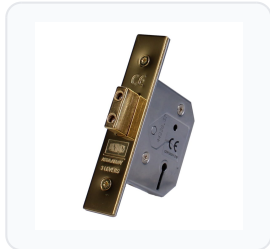

# UNION 2177 3 Lever Deadlock

3 Lever · Union · 11 variants

PRICING

**From £32.50 ex VAT**

£39.00 inc VAT

11 variants available

VAT 20.00%

Range: £32.50 - £67.56 ex VAT

**Product Imagery**

**Specification Summary**

Brand Union

Product type 3 Lever

**Product Description**

The UNION 2177 3 Lever Deadlock is a highly dependable mortice lock designed for internal timber doors and medium-security applications. Suitable for doors up to 54mm thick, this versatile deadlock can be installed on doors hinged on either the left or right, offering flexible security where you need it most.

For added security, the lock features a solid brass bolt reinforced with hardened steel rollers to resist sawing attempts. It is also EN1634-1 approved for use on 60-minute timber fire doors, making it an excellent choice for both domestic and commercial environments.

## Technical Specifications

- **Brand:** UNION
- **Mechanism:** 3 Lever
- **Backset:** 44mm or 57mm (please choose from the options below)
- **Case Depth:** 64mm or 75mm (please choose from the options below)
- **Case Height:** 70mm or 108mm (please choose from the options below)
- **Finish:** Polished Lacquered Brass or Satin Chrome (please choose from the options below)
- **Keying:** Keyed to Differ or Keyed Alike (please choose from the options below)
- **Keys Supplied:** 2
- **Suitable Door Thickness:** Up to 54mm
- **Fire Rating:** EN1634-1 (approved for 60-minute timber fire doors)
- **Weight:** 350g to 430g (depending on variant selected)