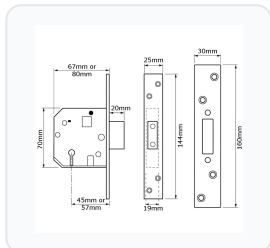

Product Imagery

Specification Summary

Brand	Union
Product type	5 Lever BS04

Product Description

The UNION 2134E is a high-security 5-lever mortice deadlock designed for timber doors up to 54mm thick. Fully compliant with British Standard BS EN 3621, this robust deadlock is widely recognized and approved by insurance companies, making it an ideal choice for securing external residential and commercial doors.