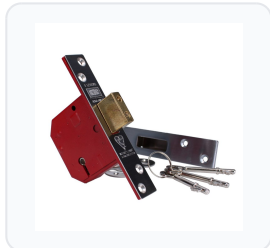

UNION 2134E BS 5 Lever Deadlock

5 Lever BS04 · Union · 12 variants

PRICING

From £53.50 ex VAT

£64.20 inc VAT

12 variants available

VAT 20.00%

Range: £53.50 - £106.20 ex VAT

Product Imagery

Specification Summary

Brand	Union
Product type	5 Lever BS04

Product Description

The UNION 2134E is a high-security 5-lever mortice deadlock designed for timber doors up to 54mm thick. Fully compliant with British Standard BS EN 3621, this robust deadlock is widely recognized and approved by insurance companies, making it an ideal choice for securing external residential and commercial doors.

Engineered for maximum resistance against attack, the lock features a 20mm extended deadbolt containing hardened steel rollers to prevent hacksawing. It is also equipped with anti-pick, anti-drill, and anti-saw security features, alongside a heavy-duty security box striking plate to resist jemmying.

Image	Part Number	Ex VAT	Inc VAT	Attributes / Specs
	L12478	£106.20	£127.44	<p> Backset: 57mm Barcode: 5055120653389 Bolt Throw: 20mm Boxed Quantity: 6 Brand: Union Case Depth: 75mm Case Finish: Red Case Height: 70mm Cylinder System: Union BS 5 Lever Differs: 1,000 Finish: Satin Chrome Forend Finish: Satin Chrome Forend Length: 144mm Forend Width: 25mm Key Cutting: In-House Keyed: Keyed Alike Keying - KA: Stocked & In-House Keys Supplied: 3 Manufacturer Reference: 2134E Mechanism: 5 Lever BS Notes: Keyed Alike - Sets of 6 Pack Quantity: 1 Packaging: Boxed Standards: BS EN 3621 Weight: 760g </p>