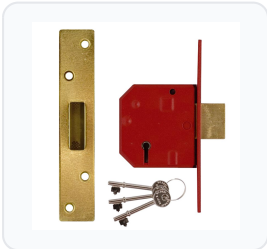

UNION 2134E BS 5 Lever Deadlock

5 Lever BS04 · Union · 12 variants

PRICING

From £53.50 ex VAT

£64.20 inc VAT

12 variants available

VAT 20.00%

Range: £53.50 - £106.20 ex VAT

Product Imagery

Specification Summary

Brand	Union
Product type	5 Lever BS04

Product Description

The UNION 2134E is a high-security 5-lever mortice deadlock designed for timber doors up to 54mm thick. Fully compliant with British Standard BS EN 3621, this robust deadlock is widely recognized and approved by insurance companies, making it an ideal choice for securing external residential and commercial doors.

Engineered for maximum resistance against attack, the lock features a 20mm extended deadbolt containing hardened steel rollers to prevent hacksawing. It is also equipped with anti-pick, anti-drill, and anti-saw security features, alongside a heavy-duty security box striking plate to resist jemmying.

Image	Part Number	Ex VAT	Inc VAT	Attributes / Specs
	L12478	£106.20	£127.44	<p> Backset: 57mm Barcode: 5055120653389 Bolt Throw: 20mm Boxed Quantity: 6 Brand: Union Case Depth: 75mm Case Finish: Red Case Height: 70mm Cylinder System: Union BS 5 Lever Differs: 1,000 Finish: Satin Chrome Forend Finish: Satin Chrome Forend Length: 144mm Forend Width: 25mm Key Cutting: In-House Keyed: Keyed Alike Keying - KA: Stocked & In-House Keys Supplied: 3 Manufacturer Reference: 2134E Mechanism: 5 Lever BS Notes: Keyed Alike - Sets of 6 Pack Quantity: 1 Packaging: Boxed Standards: BS EN 3621 Weight: 760g </p>