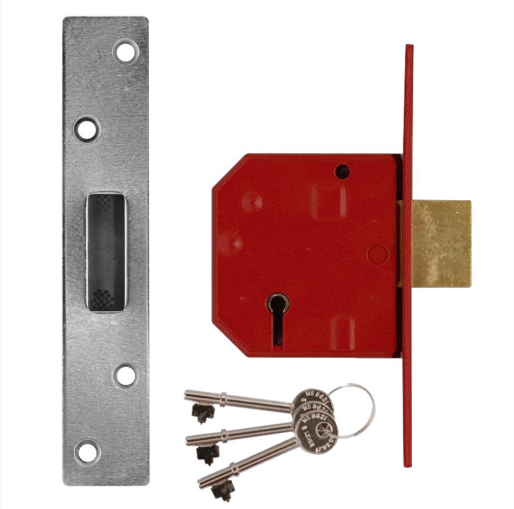

UNION 2134E BS 5 Lever Deadlock

5 Lever BS04 · Union · 12 variants

PRICING

From £53.50 ex VAT

£64.20 inc VAT

12 variants available

VAT 20.00%

Range: £53.50 - £106.20 ex VAT

Product Imagery

Specification Summary

Brand	Union
Product type	5 Lever BS04

Product Description

The UNION 2134E is a high-security 5-lever mortice deadlock designed for timber doors up to 54mm thick. Fully compliant with British Standard BS EN 3621, this robust deadlock is widely recognized and approved by insurance companies, making it an ideal choice for securing external residential and commercial doors.

Engineered for maximum resistance against attack, the lock features a 20mm extended deadbolt containing hardened steel rollers to prevent hacksawing. It is also equipped with anti-pick, anti-drill, and anti-saw security features, alongside a heavy-duty security box striking plate to resist jemmying.

Technical Specifications

- **Brand:** Union
- **Standards:** BS EN 3621
- **Mechanism:** 5 Lever British Standard
- **Backset:** 45mm or 57mm (please select below)
- **Case Depth:** 64mm, 67mm, 75mm, or 80mm (please select below)
- **Case Height:** 70mm
- **Forend Dimensions:** 144mm (L) x 25mm (W)
- **Bolt Throw:** 20mm
- **Keys Supplied:** 3
- **Keying Options:** Keyed to Differ or Keyed Alike (please select below)
- **Finish Options:** Polished Lacquered Brass or Satin Chrome (please select below)
- **Suitable Door Thickness:** Up to 54mm
- **Weight:** 680g to 790g (depending on specification)