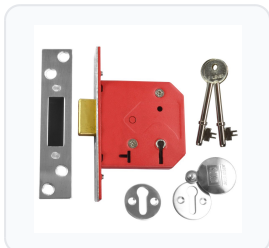

# UNION 2101 5 Lever Deadlock

5 Lever · Union · 12 variants

PRICING

**From £31.39 ex VAT**

£37.67 inc VAT

12 variants available

VAT 20.00%

Range: £31.39 - £43.42 ex VAT

## Specification Summary

Brand Union

Product type 5 Lever

## Product Description

The UNION 2101 5 Lever Deadlock is a reliable, standard mortice deadlock designed for timber doors up to 54mm thick. Suitable for doors hinged on either the left or the right, this lock features a robust brass deadbolt with hardened steel rollers to resist sawing attacks. It is also assessed to EN 1634-1 for use on 60-minute timber fire doors, making it a versatile choice for both residential and commercial applications.

## Technical Specifications

- **Brand:** UNION
- **Mechanism:** 5 Lever
- **Backset:** 44mm or 57mm (please choose from the options below)
- **Case Depth:** 64mm or 75mm (please choose from the options below)
- **Case Height:** 70mm
- **Forend Dimensions:** 120mm (Length) x 25mm (Width)
- **Finish:** Polished Lacquered Brass or Satin Chrome (please choose from the options below)
- **Keying:** Keyed Alike or Keyed To Differ (please choose from the options below)
- **Keys Supplied:** 2
- **Door Thickness:** Suitable for timber doors up to 54mm thick
- **Fire Rating:** EN 1634-1 assessed for use on 60-minute timber fire doors
- **Differs:** 600