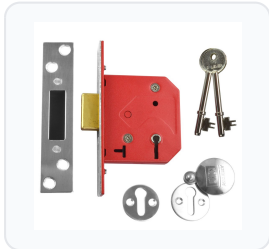

# UNION 2101 5 Lever Deadlock

5 Lever · Union · 12 variants

PRICING

**From £31.39 ex VAT**

£37.67 inc VAT

12 variants available

VAT 20.00%

Range: £31.39 - £43.42 ex VAT

## Specification Summary

Brand Union

Product type 5 Lever

## Product Description

The UNION 2101 5 Lever Deadlock is a reliable, standard mortice deadlock designed for timber doors up to 54mm thick. Suitable for doors hinged on either the left or the right, this lock features a robust brass deadbolt with hardened steel rollers to resist sawing attacks. It is also assessed to EN 1634-1 for use on 60-minute timber fire doors, making it a versatile choice for both residential and commercial applications.

## Technical Specifications

- **Brand:** UNION
- **Mechanism:** 5 Lever
- **Backset:** 44mm or 57mm (please choose from the options below)
- **Case Depth:** 64mm or 75mm (please choose from the options below)
- **Case Height:** 70mm
- **Forend Dimensions:** 120mm (Length) x 25mm (Width)
- **Finish:** Polished Lacquered Brass or Satin Chrome (please choose from the options below)
- **Keying:** Keyed Alike or Keyed To Differ (please choose from the options below)
- **Keys Supplied:** 2
- **Door Thickness:** Suitable for timber doors up to 54mm thick
- **Fire Rating:** EN 1634-1 assessed for use on 60-minute timber fire doors
- **Differs:** 600