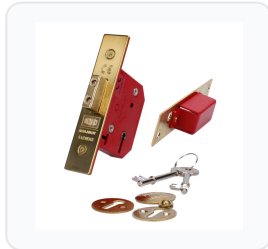

# UNION 2101 5 Lever Deadlock

5 Lever · Union · 12 variants

PRICING

**From £31.39 ex VAT**

£37.67 inc VAT

12 variants available

VAT 20.00%

Range: £31.39 - £43.42 ex VAT

## Specification Summary

Brand Union

Product type 5 Lever

## Product Description

The UNION 2101 5 Lever Deadlock is a reliable, standard mortice deadlock designed for timber doors up to 54mm thick. Suitable for doors hinged on either the left or the right, this lock features a robust brass deadbolt with hardened steel rollers to resist sawing attacks. It is also assessed to EN 1634-1 for use on 60-minute timber fire doors, making it a versatile choice for both residential and commercial applications.

## Technical Specifications

- **Brand:** UNION
- **Mechanism:** 5 Lever
- **Backset:** 44mm or 57mm (please choose from the options below)
- **Case Depth:** 64mm or 75mm (please choose from the options below)
- **Case Height:** 70mm
- **Forend Dimensions:** 120mm (Length) x 25mm (Width)
- **Finish:** Polished Lacquered Brass or Satin Chrome (please choose from the options below)
- **Keying:** Keyed Alike or Keyed To Differ (please choose from the options below)
- **Keys Supplied:** 2
- **Door Thickness:** Suitable for timber doors up to 54mm thick
- **Fire Rating:** EN 1634-1 assessed for use on 60-minute timber fire doors
- **Differs:** 600