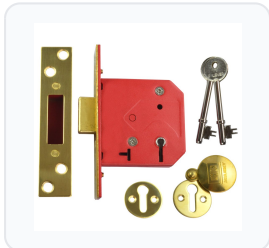

# UNION 2101 5 Lever Deadlock

5 Lever · Union · 12 variants

PRICING

**From £31.39 ex VAT**

£37.67 inc VAT

12 variants available

VAT 20.00%

Range: £31.39 - £43.42 ex VAT

## Specification Summary

Brand Union

Product type 5 Lever

## Product Description

The UNION 2101 5 Lever Deadlock is a reliable, standard mortice deadlock designed for timber doors up to 54mm thick. Suitable for doors hinged on either the left or the right, this lock features a robust brass deadbolt with hardened steel rollers to resist sawing attacks. It is also assessed to EN 1634-1 for use on 60-minute timber fire doors, making it a versatile choice for both residential and commercial applications.

## Technical Specifications

- **Brand:** UNION
- **Mechanism:** 5 Lever
- **Backset:** 44mm or 57mm (please choose from the options below)
- **Case Depth:** 64mm or 75mm (please choose from the options below)
- **Case Height:** 70mm
- **Forend Dimensions:** 120mm (Length) x 25mm (Width)
- **Finish:** Polished Lacquered Brass or Satin Chrome (please choose from the options below)
- **Keying:** Keyed Alike or Keyed To Differ (please choose from the options below)
- **Keys Supplied:** 2
- **Door Thickness:** Suitable for timber doors up to 54mm thick
- **Fire Rating:** EN 1634-1 assessed for use on 60-minute timber fire doors
- **Differs:** 600