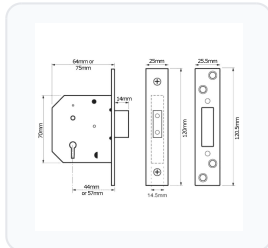

Product Imagery

Specification Summary

Brand Union

Product type 5 Lever

Product Description

The UNION 2101 5 Lever Deadlock is a reliable, standard mortice deadlock designed for timber doors up to 54mm thick. Suitable for doors hinged on either the left or the right, this lock features a robust brass deadbolt with hardened steel rollers to resist sawing attacks. It is also assessed to EN 1634-1 for use on 60-minute timber fire doors, making it a versatile choice for both residential and commercial applications.