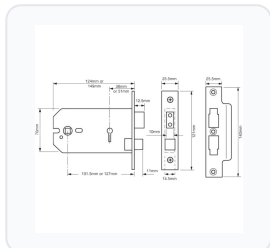

UNION 2077 Horizontal 3 Lever Sashlock

3 Lever · Union · 9 variants

PRICING

From £95.93 ex VAT

£115.12 inc VAT

9 variants available

VAT 20.00%

Range: £95.93 - £118.64 ex VAT

Product Imagery

Specification Summary

Brand Union

Product type 3 Lever

Product Description

The UNION 2077 Horizontal 3 Lever Sashlock is a premium, traditional mortice lock designed for timber doors up to 54mm thick. Its horizontal configuration places the door handle or knob further back from the door frame, making it the ideal choice for use with traditional knob furniture to prevent finger-trapping.

Variant Specifications And Pricing

Image	Part Number	Ex VAT	Inc VAT	Attributes / Specs
	3206	£97.32	£116.78	<p> Backset: 101mm Barcode: 5011802004320 Boxed Quantity: 5 Brand: Union Case Depth: 127mm Case Finish: Silver Case Height: 70mm Centres: 101.5mm Cylinder System: Union 3 Lever Differs: 100 Finish: Satin Chrome Follower: 8mm (Two Way Action) Forend Finish: Satin Chrome Forend Length: 121mm Forend Width: 25mm Handed: Reversible Key Cutting: In-House Keyed: Keyed To Differ Keying - KA: Stocked & In-House Keys Supplied: 2 Manufacturer Reference: 2077 Mechanism: 3 Lever Notes: 101mm Backset to Follower Pack Quantity: 1 Packaging: Bagged Weight: 600g </p>

Image	Part Number	Ex VAT	Inc VAT	Attributes / Specs
	3212	£99.62	£119.54	<p> Backset: 51mm Barcode: 5011802004337 Boxed Quantity: 5 Brand: Union Case Depth: 152mm Case Finish: Silver Case Height: 70mm Centres: 127mm Cylinder System: Union 3 Lever Differs: 100 Finish: Satin Chrome Follower: 8mm (Two Way Action) Forend Finish: Satin Chrome Forend Length: 121mm Forend Width: 25mm Handed: Reversible Key Cutting: In-House Keyed: Keyed To Differ Keying - KA: Stocked & In-House Keys Supplied: 2 Manufacturer Reference: 2077 Mechanism: 3 Lever Notes: 127mm Backset to Follower Pack Quantity: 1 Packaging: Bagged Weight: 670g </p>