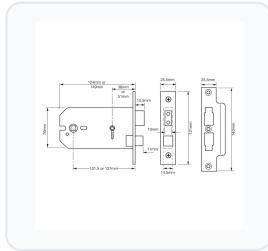

Product Imagery

Specification Summary

Brand Union

Product type Bathroom

Product Description

The UNION 2026 Horizontal Mortise Bathroom Lock is a high-quality, durable locking solution designed specifically for timber doors hinged on either the left or right. Ideal for residential or commercial bathrooms, this lock is designed to work with a turn and emergency release mechanism, allowing for privacy from the inside and emergency access from the outside.