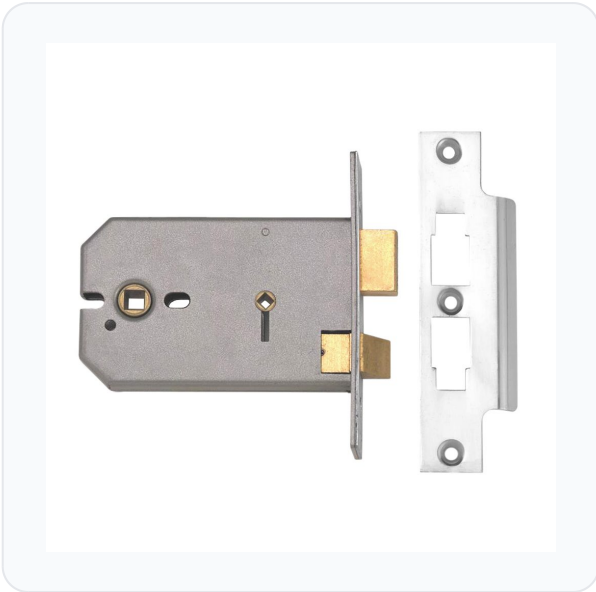

UNION 2026 Horizontal Mortice Bathroom Lock

Bathroom · Union · 4 variants

PRICING

From £129.89 ex VAT

£155.87 inc VAT

4 variants available

VAT 20.00%

Range: £129.89 - £139.59 ex VAT

Product Imagery

Specification Summary

Brand Union

Product type Bathroom

Product Description

The UNION 2026 Horizontal Mortise Bathroom Lock is a high-quality, durable locking solution designed specifically for timber doors hinged on either the left or right. Ideal for residential or commercial bathrooms, this lock is designed to work with a turn and emergency release mechanism, allowing for privacy from the inside and emergency access from the outside.

Featuring a two-way action, this horizontal lock is suitable for use with both door knobs and lever furniture. It is also pierced to accept bolt-through furniture, offering versatile installation options. This lock has been tested to EN 1634-1 for use on 60-minute timber fire doors and comes with a reassuring 10-year manufacturer's guarantee.

Technical Specifications

- **Brand:** Union
- **Manufacturer Reference:** 2026
- **Backset:** 101mm or 127mm (please choose from the options below)
- **Case Depth:** 127mm or 152mm (please choose from the options below)
- **Case Height:** 38mm or 51mm (please choose from the options below)
- **Forend Length:** 121mm
- **Forend Width:** 25mm
- **Finish:** Polished Lacquered Brass or Satin Chrome (please choose from the options below)
- **Case Finish:** Silver
- **Fire Tested:** EN 1634-1 (suitable for 60-minute timber fire doors)
- **Suitability:** Timber doors hinged on the left or right
- **Weight:** 560g or 620g (depending on the option selected)