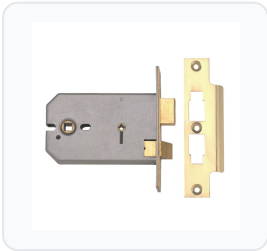

UNION 2026 Horizontal Mortice Bathroom Lock

Bathroom · Union · 4 variants

PRICING

From £129.89 ex VAT

£155.87 inc VAT

4 variants available

VAT 20.00%

Range: £129.89 - £139.59 ex VAT

Product Imagery

Specification Summary

Brand Union

Product type Bathroom

Product Description

The UNION 2026 Horizontal Mortise Bathroom Lock is a high-quality, durable locking solution designed specifically for timber doors hinged on either the left or right. Ideal for residential or commercial bathrooms, this lock is designed to work with a turn and emergency release mechanism, allowing for privacy from the inside and emergency access from the outside.

Featuring a two-way action, this horizontal lock is suitable for use with both door knobs and lever furniture. It is also pierced to accept bolt-through furniture, offering versatile installation options. This lock has been tested to EN 1634-1 for use on 60-minute timber fire doors and comes with a reassuring 10-year manufacturer's guarantee.

Technical Specifications

- **Brand:** Union
- **Manufacturer Reference:** 2026
- **Backset:** 101mm or 127mm (please choose from the options below)
- **Case Depth:** 127mm or 152mm (please choose from the options below)
- **Case Height:** 38mm or 51mm (please choose from the options below)
- **Forend Length:** 121mm
- **Forend Width:** 25mm
- **Finish:** Polished Lacquered Brass or Satin Chrome (please choose from the options below)
- **Case Finish:** Silver
- **Fire Tested:** EN 1634-1 (suitable for 60-minute timber fire doors)
- **Suitability:** Timber doors hinged on the left or right
- **Weight:** 560g or 620g (depending on the option selected)