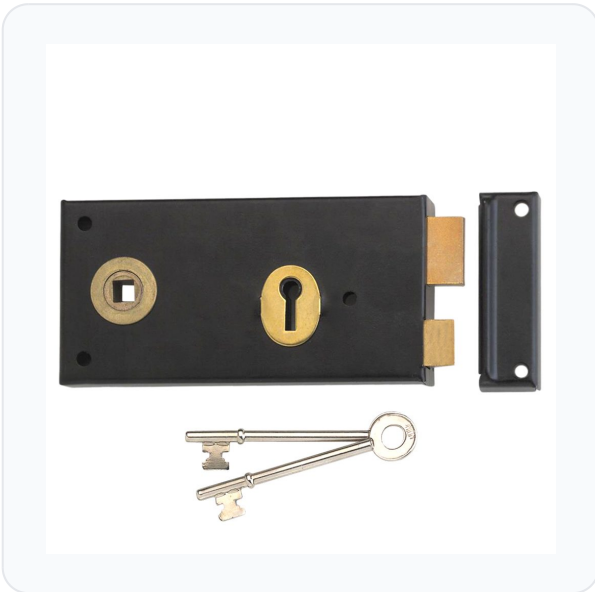

UNION 1465 3 Lever Double Handed Rimlock

3 Lever · Union · 2 variants

PRICING

From £70.79 ex VAT

£84.95 inc VAT

2 variants available
VAT 20.00%

Product Imagery

Specification Summary

Brand	Union
Product type	3 Lever

Product Description

The UNION 1465 3 Lever Double Handed Rimlock is a classic, UK-manufactured surface-mounted lock ideal for timber doors opening inwards. Featuring a traditional black finish, this robust rim lock provides reliable low-security locking, making it a popular choice for domestic properties, particularly period or Victorian-style homes.

Please note that this lock is not reversible. It is available in both Left Hand and Right Hand configurations to suit your door's opening direction. Please select your required handing option from the choices below when ordering.

Each lock is supplied with two keys and is backed by a 5-year manufacturer's guarantee, ensuring long-lasting performance and peace of mind.

Technical Specifications

- **Brand:** Union
- **Model:** 1465
- **Mechanism:** 3 Lever
- **Case Depth:** 140mm
- **Case Height:** 74mm
- **Case Width:** 19mm
- **Backset:** 51mm
- **Bolt Throw:** 13mm
- **Finish:** Black
- **Handing:** Left Hand or Right Hand (please select below)
- **Keys Supplied:** 2