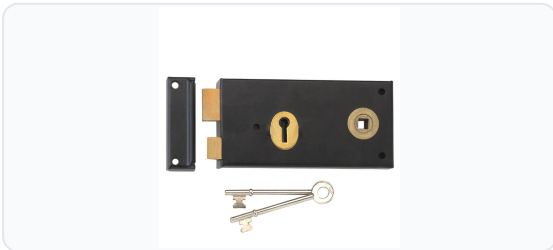

UNION 1465 3 Lever Double Handed Rimlock

3 Lever · Union · 2 variants

PRICING

From £70.79 ex VAT

£84.95 inc VAT

2 variants available
VAT 20.00%

Product Imagery

Specification Summary

Brand	Union
Product type	3 Lever

Product Description

The UNION 1465 3 Lever Double Handed Rimlock is a classic, UK-manufactured surface-mounted lock ideal for timber doors opening inwards. Featuring a traditional black finish, this robust rim lock provides reliable low-security locking, making it a popular choice for domestic properties, particularly period or Victorian-style homes.

Please note that this lock is not reversible. It is available in both Left Hand and Right Hand configurations to suit your door's opening direction. Please select your required handing option from the choices below when ordering.

Each lock is supplied with two keys and is backed by a 5-year manufacturer's guarantee, ensuring long-lasting performance and peace of mind.

Technical Specifications

- **Brand:** Union
- **Model:** 1465
- **Mechanism:** 3 Lever
- **Case Depth:** 140mm
- **Case Height:** 74mm
- **Case Width:** 19mm
- **Backset:** 51mm
- **Bolt Throw:** 13mm
- **Finish:** Black
- **Handing:** Left Hand or Right Hand (please select below)
- **Keys Supplied:** 2