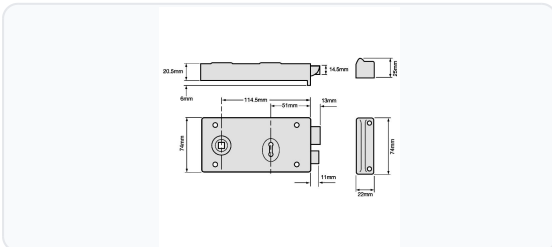

UNION 1448 1 Lever Double Handed Rimlock

1 Lever · Union · 1 variant

PRICING

From £31.11 ex VAT

£37.33 inc VAT

1 variant available
VAT 20.00%

Product Imagery

Specification Summary

Brand Union

Product type 1 Lever

Product Description

The UNION 1448 1 Lever Double Handed Rimlock is a traditional, surface-mounted rim sashlock designed for timber doors up to 50mm thick. Manufactured in the UK, this robust lock features a classic black finish, making it an ideal choice for period properties and traditional homes.

This double-handed rimlock is fully reversible, meaning it can be installed on doors hinged on either the left or right, opening inwards. The latch bolt is operated by a rim knob from either side, while the deadbolt is locked or unlocked using the key from either side. It features a reliable 1-lever mechanism with a nib ward and tumbler design, offering straightforward security. Supplied boxed with two keys, this lock also comes with a 5-year manufacturer's guarantee for peace of mind.