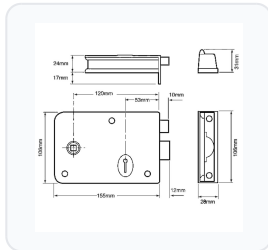

UNION 1439 3 Lever Double Handed Rimlock

3 Lever · Union · 2 variants

PRICING

From £70.32 ex VAT

£84.38 inc VAT

2 variants available
VAT 20.00%

Product Imagery

Specification Summary

Brand Union

Product type 3 Lever