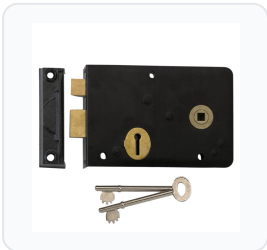

# UNION 1439 3 Lever Double Handed Rimlock

3 Lever · Union · 2 variants

**PRICING**

**From £70.32 ex VAT**

£84.38 inc VAT

2 variants available  
VAT 20.00%

**Product Imagery**

**Specification Summary**

## Product Description

The UNION 1439 3 Lever Rim Lock is a traditional surface-mounted sashlock designed for inward-opening timber doors up to 50mm thick. It is also suitable for steel and composite doors when used with special fixings.

This robust rim lock features a steel case with a durable black finish. The deadbolt is operated by a key from either side, while the latch bolt is withdrawn by a knob from either side.

Please note that this is a handed product and is not reversible. It is available in both Left Hand and Right Hand configurations; please select your required handing from the options below. Each lock is supplied complete with two steel nickel-plated keys and is backed by a 5-year manufacturer's guarantee.

## Key Features

- **Traditional Design:** Classic surface-mounted rim sashlock ideal for traditional timber doors.
- **Handed Options:** Available in Left Hand or Right Hand configurations to suit your door's opening direction (please select below).
- **Dual Operation:** Deadbolt is operated by key from either side, and the latch bolt is withdrawn by a knob from either side.
- **UK Manufactured:** High-quality construction, proudly manufactured in the UK.
- **Inward Opening:** Specifically designed for inward-opening doors.
- **Peace of Mind:** Backed by a 5-year manufacturer's guarantee.