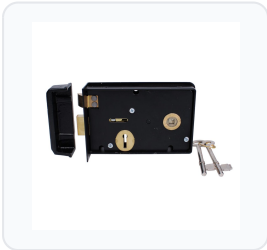

# UNION 1439 3 Lever Double Handed Rimlock

3 Lever · Union · 2 variants

**PRICING**

**From £70.32 ex VAT**

£84.38 inc VAT

2 variants available  
VAT 20.00%

**Product Imagery**

**Specification Summary**

## Product Description

The UNION 1439 3 Lever Rim Lock is a traditional surface-mounted sashlock designed for inward-opening timber doors up to 50mm thick. It is also suitable for steel and composite doors when used with special fixings.

This robust rim lock features a steel case with a durable black finish. The deadbolt is operated by a key from either side, while the latch bolt is withdrawn by a knob from either side.

Please note that this is a handed product and is not reversible. It is available in both Left Hand and Right Hand configurations; please select your required handing from the options below. Each lock is supplied complete with two steel nickel-plated keys and is backed by a 5-year manufacturer's guarantee.

## Technical Specifications

- **Brand:** Union
- **Manufacturer Reference:** 1439
- **Mechanism:** 3 Lever
- **Backset:** 53mm
- **Case Depth:** 155mm
- **Case Height:** 106mm
- **Case Width:** 24mm
- **Bolt Throw:** 12mm
- **Case Finish:** Black
- **Handing:** Left Hand or Right Hand (please choose from the options below)
- **Keying:** Keyed To Differ (supplied with 2 steel nickel-plated keys)
- **Weight:** 1.01kg
- **Door Thickness:** Suitable for timber doors up to 50mm thick
- **Barcode:** Varies by handing (please choose from the options below)