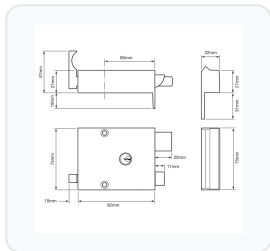

Product Imagery

Specification Summary

Brand Union

Product type Drawback

Product Description

The UNION 1332 & 1334 Drawback Rimlock is a highly reliable, UK-manufactured drawback nightlatch designed to provide dual-function security for inward-opening timber doors. Combining a standard latchbolt with a heavy-duty double-throw deadbolt, this lock is particularly suited for glass-panelled doors. If an intruder breaks the glass, they cannot simply reach inside and bypass the lock, as the deadbolt can be locked or unlocked by key from either side.