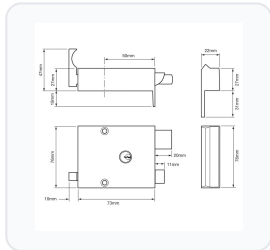

Product Imagery

Specification Summary

Brand Union

Product type Drawback

Product Description

The UNION 1332 & 1334 Drawback Rimlock is a highly reliable, UK-manufactured drawback nightlatch designed to provide dual-function security for inward-opening timber doors. Combining a standard latchbolt with a heavy-duty double-throw deadbolt, this lock is particularly suited for glass-panelled doors. If an intruder breaks the glass, they cannot simply reach inside and bypass the lock, as the deadbolt can be locked or unlocked by key from either side.