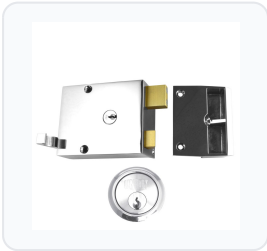

Product Imagery

Specification Summary

Brand Union

Product type Drawback

Product Description

The UNION 1332 & 1334 Drawback Rimlock is a highly reliable, UK-manufactured drawback nightlatch designed to provide dual-function security for inward-opening timber doors. Combining a standard latchbolt with a heavy-duty double-throw deadbolt, this lock is particularly suited for glass-panelled doors. If an intruder breaks the glass, they cannot simply reach inside and bypass the lock, as the deadbolt can be locked or unlocked by key from either side.

Technical Specifications

- **Backset:** 50mm or 60mm (please choose from the options below)
- **Door Thickness:** Suitable for timber doors 35mm to 60mm thick
- **Bolt Throw:** 20mm (double throw)
- **Cylinder System:** Union 5-pin rim cylinder
- **Keys Supplied:** 3 keys
- **Case Dimensions:** 75mm or 76mm height, 73mm or 92mm width (please choose from the options below)
- **Case Finishes:** Champagne Gold, Chrome Plated, Electro Brass, or White (please choose from the options below)
- **Cylinder Finishes:** Chrome Plated, Polished Lacquered Brass, or Satin Chrome (please choose from the options below)
- **Handing:** Suitable for left or right-hinged doors opening inwards

Image	Part Number	Ex VAT	Inc VAT	Attributes / Specs
	L15660	£381.18	£457.42	<p> Backset: 50mm Barcode: 5011802082915 Bolt Throw: 20mm Brand: Union Case Finish: Chrome Plated Case Height: 76mm Case Width: 73mm Cylinder Finish: Chrome Plated Cylinder System: Union 5 Pin Door Thickness: 35mm to 60mm Guarantee: 10 Year Handle Projection: 20mm Key Cutting: In-House Keyed: Keyed To Differ Keying - KA: In-House Keying - MK: Special Order Keys Supplied: 3 Manufacturer Reference: 1334 Mechanism: 5 Pin Pack Quantity: 1 Packaging: Boxed Weight: 990g </p>