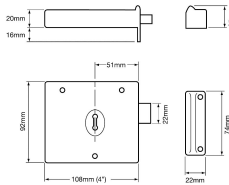

Product Imagery

Specification Summary

Brand	Union
Product type	1 Lever

Product Description

The UNION 1116 1 Lever Rim Deadlock is a classic, UK-manufactured rim lock designed to secure inward-opening timber doors up to 50mm thick. Featuring a robust steel case with a durable black finish and a solid brass deadbolt, this lock offers reliable performance for both residential and light commercial applications.

Technical Specifications

- **Backset:** 51mm
- **Case Depth:** 108mm
- **Case Height:** 92mm
- **Case Width:** 20mm
- **Case Finish:** Black
- **Mechanism:** 1 Lever
- **Keys Supplied:** 2
- **Handing:** Reversible
- **Door Compatibility:** Inward-opening timber doors up to 50mm thick
- **Keying Options:** Keyed Alike or Keyed To Differ (please choose from the options below)
- **Manufacturer Reference:** 1116 or J1116-BJ-4.00 (please choose from the options below)
- **Barcode:** 5011802003798 or 5055120772837 (please choose from the options below)

Variant Specifications And Pricing

Image	Part Number	Ex VAT	Inc VAT	Attributes / Specs
	3519	£53.63	£64.36	<p>Backset: 51mm Barcode: 5011802003798 Brand: Union Case Depth: 108mm Case Finish: Black Case Height: 92mm Case Width: 20mm Finish: Black Guarantee: 5 Year Handed: Reversible Key Cutting: In-House Keyed: Keyed To Differ Keying - KA: Stocked Keys Supplied: 2 Manufacturer Reference: J1116-BJ-4.00 Mechanism: 1 Lever Pack Quantity: 1 Packaging: Boxed Weight: 470g</p>
	L25657	£65.84	£79.01	<p>Backset: 51mm Barcode: 5055120772837 Brand: Union Case Depth: 108mm Case Finish: Black Case Height: 92mm Case Width: 20mm Finish: Black Guarantee: 5 Year Handed: Reversible Key Cutting: In-House Keyed: Keyed Alike Keying - KA: Stocked Keys Supplied: 2 Manufacturer Reference: 1116 Mechanism: 1 Lever Pack Quantity: 1 Packaging: Boxed Weight: 470g</p>