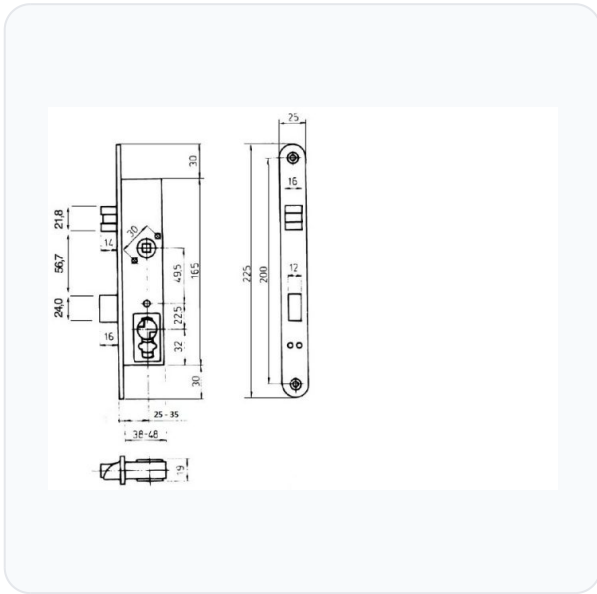

TrioVing 5016 lock case

TrioVing Shop · TrioVing · 4 variants

PRICING

From £162.62 ex VAT

£195.14 inc VAT

4 variants available
VAT 20.00%

Product Imagery

Specification Summary

Brand TrioVing

Product type TrioVing Shop

Product Description

The TrioVing 5016 lock case is a high-quality, narrow-profile cylinder lock case designed specifically for use in marine environments and narrow door frames. As part of TrioVing's specialized marine range, this slim mortice lock case is ideal for boats, yachts, and other marine vessels where space is at a premium but reliable security is essential.

This lock case is available in multiple configurations to suit your specific door requirements. It features a choice of backsets, including 25mm and 35mm options, and is available in both Left Hand and Right Hand handing. Please select your preferred backset and handing from the options below to ensure a perfect fit for your installation.

With a compact lockcase height of 165mm and a width of 19mm, the TrioVing 5016 offers smooth, dependable operation while maintaining a low-profile footprint.

Technical Specifications

- **Brand:** TrioVing
- **Lockcase Height:** 165mm
- **Lockcase Width:** 19mm
- **Backset Options:** 25mm or 35mm (please choose from the options below)