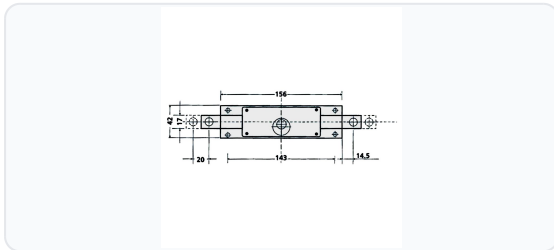

Tessi 6430 Narrow Central Shutter Lock

Shutter Locks · Tessi · 1 variant

PRICING

From £27.33 ex VAT

£32.80 inc VAT

1 variant available
VAT 20.00%

Product Imagery

Specification Summary

Brand	Tessi
Product type	Shutter Locks

Product Description

The Tessi 6430 Narrow Central Shutter Lock is designed for installation in the centre of manual roller shutters and gates. Featuring a narrow-profile design, it is ideal for slim-line shutter slats.

When operated, both side arms extend to link with the shutter's locking bars, securing the shutter into both sides of the frame for enhanced security. The lock case is mounted on the inside of the door, with the brass cylinder protruding through to allow key access. It is supplied with two keys and is keyed to differ as standard.

Technical Specifications

- **Brand:** Tessi