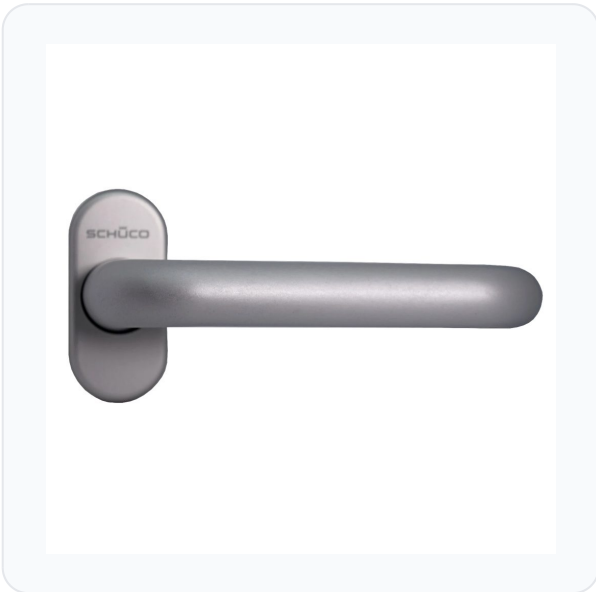

SCHUCO Single Side Only Lever Handle

Lever Furniture · Schuco · 1 variant

PRICING

From £77.78 ex VAT

£93.34 inc VAT

1 variant available
VAT 20.00%

Product Imagery

Specification Summary

Brand	Schuco
Product type	Lever Furniture

Product Description

The Schuco Single Side Only Lever Handle is a premium, professional-grade single handle designed specifically for tubular frame doors and compatible locking systems. Manufactured by Schuco, this high-quality lever handle features a robust integrated return spring, ensuring that the handle always maintains a neat, horizontal position after use.

Please note that this is a single handle only (not a pair), and the fixings and 10mm spindle are not supplied.

Technical Specifications

- **Brand:** Schuco
- **Manufacturer Reference:** 210678
- **Part Number:** L32102
- **Finish:** Anodised Aluminium
- **Screw Centres:** 50mm
- **Width:** 70mm
- **Depth:** 14mm
- **Weight:** 250g
- **Required Spindle Size:** 10mm (not supplied)

Key Features

- **Single Handle Design:** Supplied as a single-sided lever handle, ideal for single-side applications.
- **Integrated Return Spring:** Built-in spring mechanism ensures the handle always returns to and maintains a horizontal position.
- **Concealed Fixings:** Designed with a concealed rose to hide mounting screws for a clean, professional aesthetic.
- **Durable Finish:** High-quality silver anodised aluminium construction offers excellent wear resistance.
- **Tubular Frame Compatibility:** Engineered for use with Schuco tubular frame doors and locking systems.