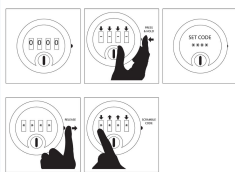

## Product Description

The RONIS C4 Combination Operated Nut Fixed Cam Lock is a highly convenient, keyless security solution designed for dry, indoor environments such as schools, offices, gyms, and workplaces. Featuring a robust 4-wheel combination mechanism, it offers up to 10,000 unique, user-resettable codes, making it an ideal choice for lockers, cabinets, and wooden or metal furniture.

## Technical Specifications

- **Body Length:** 30mm
- **Body Diameter:** 19.1mm
- **Head Diameter:** 56.9mm
- **Head Shape:** Round
- **Finish:** Black
- **Fixing Type:** Nut fixing
- **Mechanism:** 4-wheel combination (10,000 differs)
- **Movement:** 90° clockwise
- **Cam Height:** 40mm (with 8.5mm crank)
- **Keys Supplied:** 0 (override key sold separately)
- **Key Series:** C4 Reset Key
- **Manufacturer Reference:** C4-DS4-L1-C3-BL