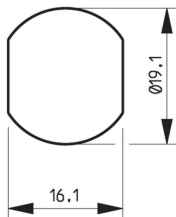

RONIS C4 Combination Cam Lock With Key Override

Nut Fix · Ronis · 1 variant

PRICING

From £104.96 ex VAT

£125.95 inc VAT

1 variant available
VAT 20.00%

Product Imagery

Specification Summary

Brand Ronis

Product type Nut Fix