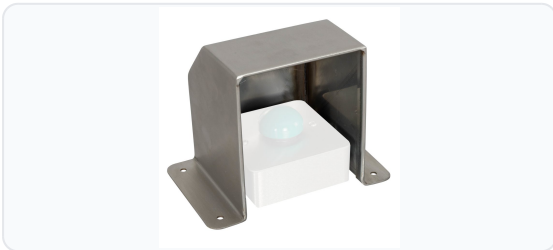

RGL Exit Button Cover SSBC120

Accessory · RGL · 1 variant

PRICING

From £55.44 ex VAT

£66.53 inc VAT

1 variant available
VAT 20.00%

Product Imagery

Specification Summary

Brand	RGL
Product type	Accessory

Product Description

The RGL SSBC120 is a robust stainless steel protective cover designed to safeguard exit buttons from accidental activation, tampering, and harsh weather conditions. Ideal for both internal and external installations, this cover is particularly suited for protecting door entry and access control buttons in exposed outdoor environments.

Featuring an extra-deep 120mm enclosure, the SSBC120 ensures that the button remains easy to operate for users while preventing accidental or unwanted presses. The front of the cover features a highly durable, wear-resistant etched "EXIT BUTTON" legend, ensuring clear visibility and longevity even with frequent use. Constructed from high-quality stainless steel, it offers a clean, professional finish that blends seamlessly with modern access control setups.