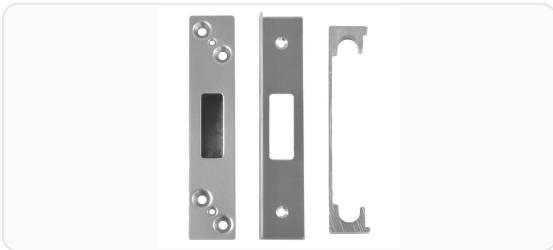

LEGGE New Style N5641 & N5761 Deadlock Rebate

Accessory · Legge · 2 variants

PRICING

From £37.95 ex VAT

£45.54 inc VAT

2 variants available
VAT 20.00%

Product Imagery

Specification Summary

Brand	Legge
Product type	Accessory

Product Description

The Legge New Style N5641 & N5761 Deadlock Rebate is designed to enable the installation of Legge's new style N5641 and N5761 mortice deadlocks onto rebated double doors or French doors. This high-quality rebate kit ensures a secure, professional fit, maintaining the security and functionality of your double door setup.

Featuring an updated design, this rebate kit is supplied complete with matching escutcheons for a clean, cohesive appearance. It is available in multiple finishes, including Polished Brass and Satin Chrome, with corresponding manufacturer references N41PB and N41SCP. Please choose your preferred finish and reference from the options below.

With a 13mm rebate size, this kit is the ideal accessory to complete your mortice deadlock installation on rebated timber doors.

Technical Specifications

- **Rebate Size:** 13mm
- **Compatibility:** Legge new style N5641 & N5761 mortice deadlocks
- **Finishes:** Polished Brass and Satin Chrome (please select from the options below)
- **Manufacturer References:** N41PB and N41SCP (please select from the options below)
- **Pack Quantity:** 1
- **Weight:** 650g