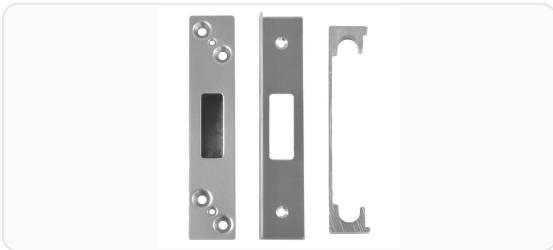

LEGGE 5641 Deadlock Rebate

Accessory · Legge · 2 variants

PRICING

From £24.21 ex VAT

£29.05 inc VAT

2 variants available
VAT 20.00%

Product Imagery

Specification Summary

Brand	Legge
Product type	Accessory

Product Description

The Legge 41 Rebate Set is designed specifically for use with older, non-British Standard Legge 5641 mortice deadlocks. It allows these deadlocks to be fitted securely and neatly onto rebated double doors or French doors, providing a professional finish and ensuring the doors close flush.

This high-quality rebate kit is supplied complete with matching escutcheons to maintain a clean, uniform look across your door hardware. It is available in multiple finishes, including Polished Brass and Satin Chrome, allowing you to match your existing door furniture. Please select your preferred finish from the options below.

Technical Specifications