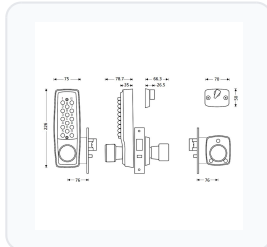

KEYLEX 2100 Series

Keylex · Keylex · 1 variant

PRICING

From £929.91 ex VAT

£1115.89 inc VAT

1 variant available
VAT 20.00%

Product Imagery

Specification Summary

Brand Keylex

Product type Keylex