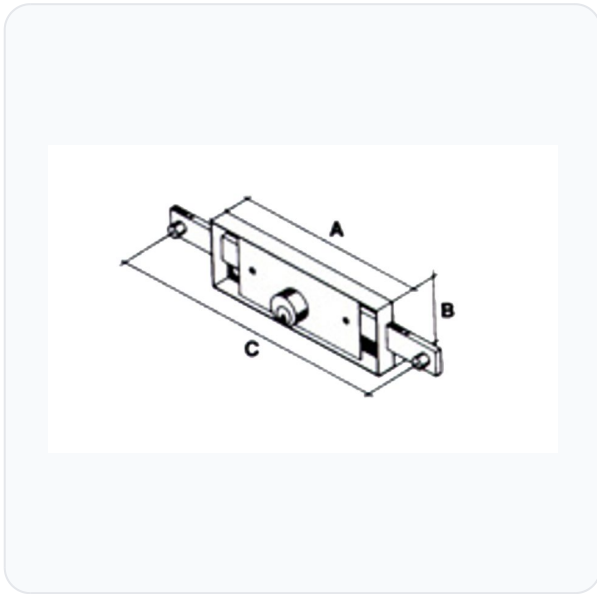

ILS Prefer 2259 Centre Shutter Lock

Shutter Locks · ILS · 1 variant

PRICING

From £32.04 ex VAT

£38.45 inc VAT

1 variant available
VAT 20.00%

Product Imagery

Specification Summary

Brand	ILS
Product type	Shutter Locks

Product Description

The ILS Prefer 2259 Centre Shutter Lock is a high-quality security solution manufactured by Italian Locking Systems (ILS). Specifically engineered to suit the most popular styles of roller shutters and gates, this robust centre-shutting lock provides dependable protection for both commercial and domestic premises.

Featuring a sturdy 155mm body length and a polished brass cylinder finish, this lock is built to withstand regular use. When fully extended, the locking arms reach a total length of 228mm, securing your shutter or gate firmly in place. The lock is supplied complete with two keys, ensuring you have a spare ready for use.

Technical Specifications

- **Brand:** ILS
- **Manufacturer Reference:** ILS.2259.R
- **Body Length:** 155mm
- **Body Height:** 56mm
- **Extended Length:** 228mm
- **Cylinder Finish:** Polished Brass
- **Keys Supplied:** 2