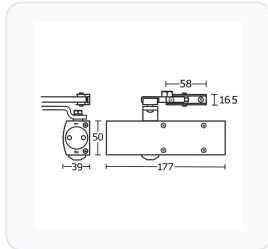

**Product Imagery**

**Specification Summary**

Brand	Geze
Product type	Overhead

**Product Description**

The GEZE TS1500 is a reliable overhead door closer designed for single-leaf internal doors. This surface-mounted, rack-and-pinion closer is fully reversible, making it suitable for both left and right-handed doors without the need for conversion. It is designed for doors with a maximum leaf width of 1100mm and a maximum weight of 60kg.

## Technical Specifications

- **Brand:** Geze
- **Strength Size:** EN 3 to 4 (template adjusted)
- **Max Door Width:** 1100mm
- **Max Door Weight:** 60kg
- **Dimensions:** 177mm (W) x 50mm (H) x 39mm (D)
- **Handing:** Reversible (suitable for left or right-mounted doors)
- **Adjustable Closing Speed:** Yes
- **Adjustable Latch Action:** Yes
- **Backcheck:** No
- **Finishes:** Silver, Polished Brass, or Satin Stainless Steel (please choose from the options below)
- **Standards:** BS EN 1154, BS EN 1634-1, CE Marked, Certifire (varies by variant; please choose from the options below)
- **Manufacturer References:** 99387, 99388, or 102012 (please choose from the options below)
- **Barcodes:** 5055120786278, 5056240136547, or 5056240136554 (please choose from the options below)

Image	Part Number	Ex VAT	Inc VAT	Attributes / Specs
	L33943	£126.00	£151.20	<p> <b>Adjustable Closing Speed:</b> Yes  <b>Adjustable Latch Action:</b> Yes  <b>Backcheck:</b> No  <b>Barcode:</b> 5056240136554  <b>Body Depth:</b> 39mm  <b>Body Height:</b> 50mm  <b>Boxed Quantity:</b> 1  <b>Brand:</b> Geze  <b>Depth:</b> 39mm  <b>Finish:</b> Satin Stainless Steel  <b>Handed:</b> Reversible  <b>Height:</b> 39mm  <b>Manufacturer Reference:</b> 99387  <b>Max Door Width:</b> 1100mm  <b>Pack Quantity:</b> 1  <b>Packaging:</b> Boxed  <b>Standards:</b> BS EN 1154, BS EN 1634-1, CE Marked, Certifire  <b>Strength Size:</b> 3 To 4  <b>Weight:</b> 1.65Kg  <b>Width:</b> 17.7cm         </p>