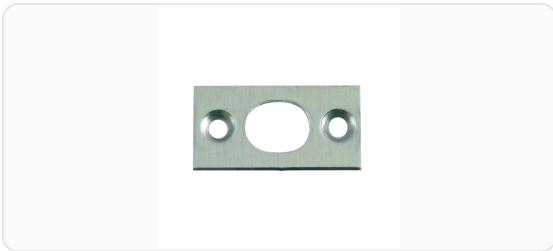

FRANK ALLART 5640 25mm Chrome Lever Action Flush Bolt

Flush Bolts · Frank Allart · 1 variant

PRICING

From £63.12 ex VAT

£75.74 inc VAT

1 variant available
VAT 20.00%

Product Imagery

Specification Summary

Brand Frank Allart

Product type Flush Bolts

Product Description

The Frank Allart 5640 Lever Action Flush Bolt is a premium architectural hardware solution designed for edge or face fitting into the first closing leaf of a double door set. Crafted with precision, this flush bolt provides a secure and discreet locking point, making it an ideal choice for both residential and commercial double doors.

This model features a robust 25mm width and a 152mm (15.2cm) length, finished in a high-quality satin chrome plating that complements modern interiors. The lever action mechanism is supported by high-quality internal coil springing, which ensures a smooth, positive, and reliable operation every time the bolt is engaged or retracted. With an 11mm diameter shoot and a 16mm length of throw, it delivers dependable strength and security.

- **Brand:** Frank Allart
- **Manufacturer Reference:** 5640
- **Width:** 25mm
- **Length:** 152mm (15.2cm)
- **Finish:** Satin Chrome
- **Bolt Throw:** 16mm
- **Shoot Diameter:** 11mm
- **Pack Quantity:** 1
- **Weight:** 218g